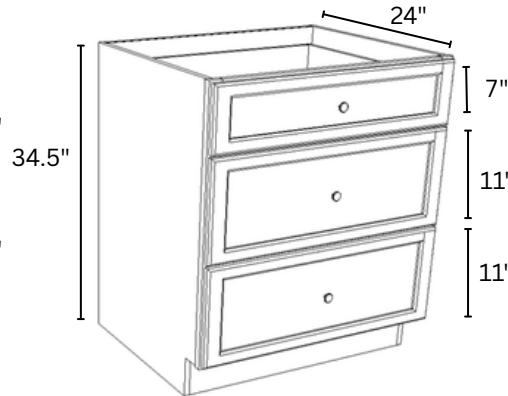

KITCHEN BASE CABINETS

DRAWER & DOOR

- B09 9" x 34.5" x 24"
- B12 12" x 34.5" x 24"
- B15 15" x 34.5" x 24"
- B18 18" x 34.5" x 24"
- B21 21" x 34.5" x 24"

1 ADJUSTABLE
HALF SHELF

DRAWER & 2 DOOR

- B24 24" x 34.5" x 24"
- B27 27" x 34.5" x 24"
- B30 30" x 34.5" x 24"

1 ADJUSTABLE
HALF SHELF

2 DRAWER & 2 DOOR

- B33 33" x 34.5" x 24"
- B36 36" x 34.5" x 24"
- B39 39" x 34.5" x 24"
- B42 42" x 34.5" x 24"

1 ADJUSTABLE
HALF SHELF

2 DRAWERS

- 2DB24 24" x 34.5" x 24"
- 2DB30 30" x 34.5" x 24"
- 2DB36 36" x 34.5" x 24"

INTERIOR DRAWER: 7"H

3 DRAWERS

- DB12 12" x 34.5" x 24"
- DB15 15" x 34.5" x 24"
- DB18 18" x 34.5" x 24"
- DB21 21" x 34.5" x 24"
- DB24 24" x 34.5" x 24"
- DB27 27" x 34.5" x 24"
- DB30 30" x 34.5" x 24"
- DB33 33" x 34.5" x 24"
- DB36 36" x 34.5" x 24"