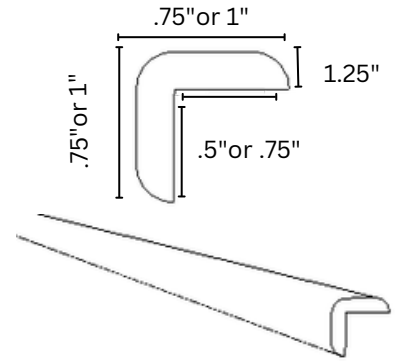

FRIDGE PANEL

REP96	1.5" x 96" x 24"
-------	------------------

SKIN PANEL

PANEL 1/4"	96" x 34.5" x 1/4"
PANEL 1/2"	96" x 34.5" x 1/2"
PANEL 3/4"	96" x 34.5" x 3/4"

DISHWASHER PANEL

DWR3 3" x 34.5" x 24"

SCRIBE MOLDING

SM8 96" x .75" x .25"

CORNER MOLDING

OCM8 96" x .75" x .75"
INSIDE: .5" x .5"

OCM8-1 96" x 1" x 1"
INSIDE: .75" x .75"

COVE MOLDING

CMD4 96" x .75" x .75"

LIGHT RAIL

LM8 96" x 1.5" x 1.5"