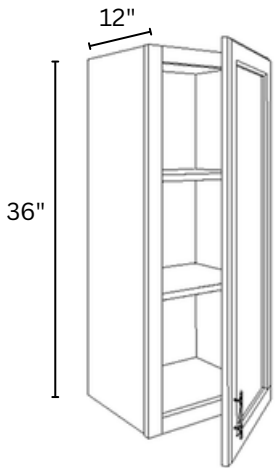

W0936	9" x 36" x 12"
W1236	12" x 36" x 12"
W1536	15" x 36" x 12"
W1836	18" x 36" x 12"
W2136	21" x 36" x 12"
W2436	24" x 36" x 12"
W2736	27" x 36" x 12"
W3036	30" x 36" x 12"
W3336	33" x 36" x 12"
W3636	36" x 36" x 12"

2 ADJUSTABLE SHELVES

WALL CABINETS - 42" TALL