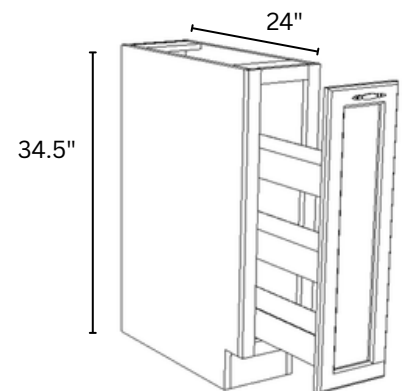

BASE END CORNER

- BEC24 24" x 34.5" x 24"
- 1 ADJUSTABLE HALF SHELF

BLIND BASE

BBC42 42" x 34.5" x 24"

DOOR & DRAWER: 18"
 PULL 3"-6" OFF WALL
 (MUST HAVE MIN. OF 45" OF SPACE TO USE)
 1 ADJUSTABLE HALF SHELF

BASE END SHELF

BES09 9" x 34.5" x 24"

LAZY SUSAN

BLS33 33" x 34.5" x 24"

BLS36 36" x 34.5" x 24"

DOORS: 7.75" / 10.75"
 2 WOOD TURN TABLES

SINK BASE

SB30 30" x 34.5" x 24"

SB33 33" x 34.5" x 24"

SB36 36" x 34.5" x 24"

SB42 42" x 34.5" x 24"

FARM SINK

FSB36 36" x 34.5" x 24"

SINK OPENING: 33" x 10"

CORNER SINK

CSB36 36" x 34.5" x 24"

DOOR: 18"

SPICE RACK

SP09 9" x 34.5" x 24"

KITCHEN WALL CABINETS

WALL CABINETS - 30" TALL

W0930	9" x 30" x 12"
W1230	12" x 30" x 12"
W1530	15" x 30" x 12"
W1830	18" x 30" x 12"
W2130	21" x 30" x 12"
W2430	24" x 30" x 12"
W2730	27" x 30" x 12"
W3030	30" x 30" x 12"
W3330	33" x 30" x 12"
W3630	36" x 30" x 12"