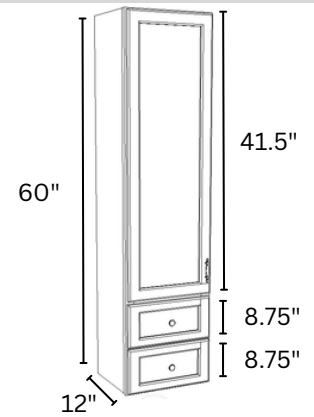

3 ADJUSTABLE SHELVES

PANTRY CABINETS - 96" TALL

PC189624	18" x 96" x 24"
PC249624	24" x 96" x 24"
PC309624	30" x 96" x 24"

4 ADJUSTABLE SHELVES

OVEN CABINETS

PC338424	33" x 84" x 24"
PC339024	33" x 90" x 24"
PC339624	33" x 96" x 24"

OPENING: 30" x 48"

ADDITIONAL DRAWERS

ODB7	33" x 7" x 24"
ODB11	33" x 11" x 24"

BATHROOM VANITY CABINETS

VANITY SINK BASE

VSB24	24" x 34.5" x 21"
VSB27	27" x 34.5" x 21"
VSB30	30" x 34.5" x 21"
VSB33	33" x 34.5" x 21"
VSB36	36" x 34.5" x 21"

VANITY DRAWER BASE

VDB12	12" x 34.5" x 21"
VDB15	15" x 34.5" x 21"
VDB18	18" x 34.5" x 21"
VDB21	21" x 34.5" x 21"
VDB24	24" x 34.5" x 21"

COUNTER LINEN

CL1560	15" x 60" x 12"
--------	-----------------

ADJUSTABLE SHELVES: 2
DRAWER HEIGHT: 8.75"

VANITY 42"

VSD4221DR	42" x 34.5" x 21"
DRAWER WIDTH: 11.5"	
DOOR WIDTH: 29.5"	

VSD4221DL	42" x 34.5" x 21"
DRAWER WIDTH: 11.5"	
DDOOR WIDTH: 29.5"	

KNEE DRAWER

KD24	24" x 7" x 21"
KD30	30" x 7" x 21"

VANITY 48"