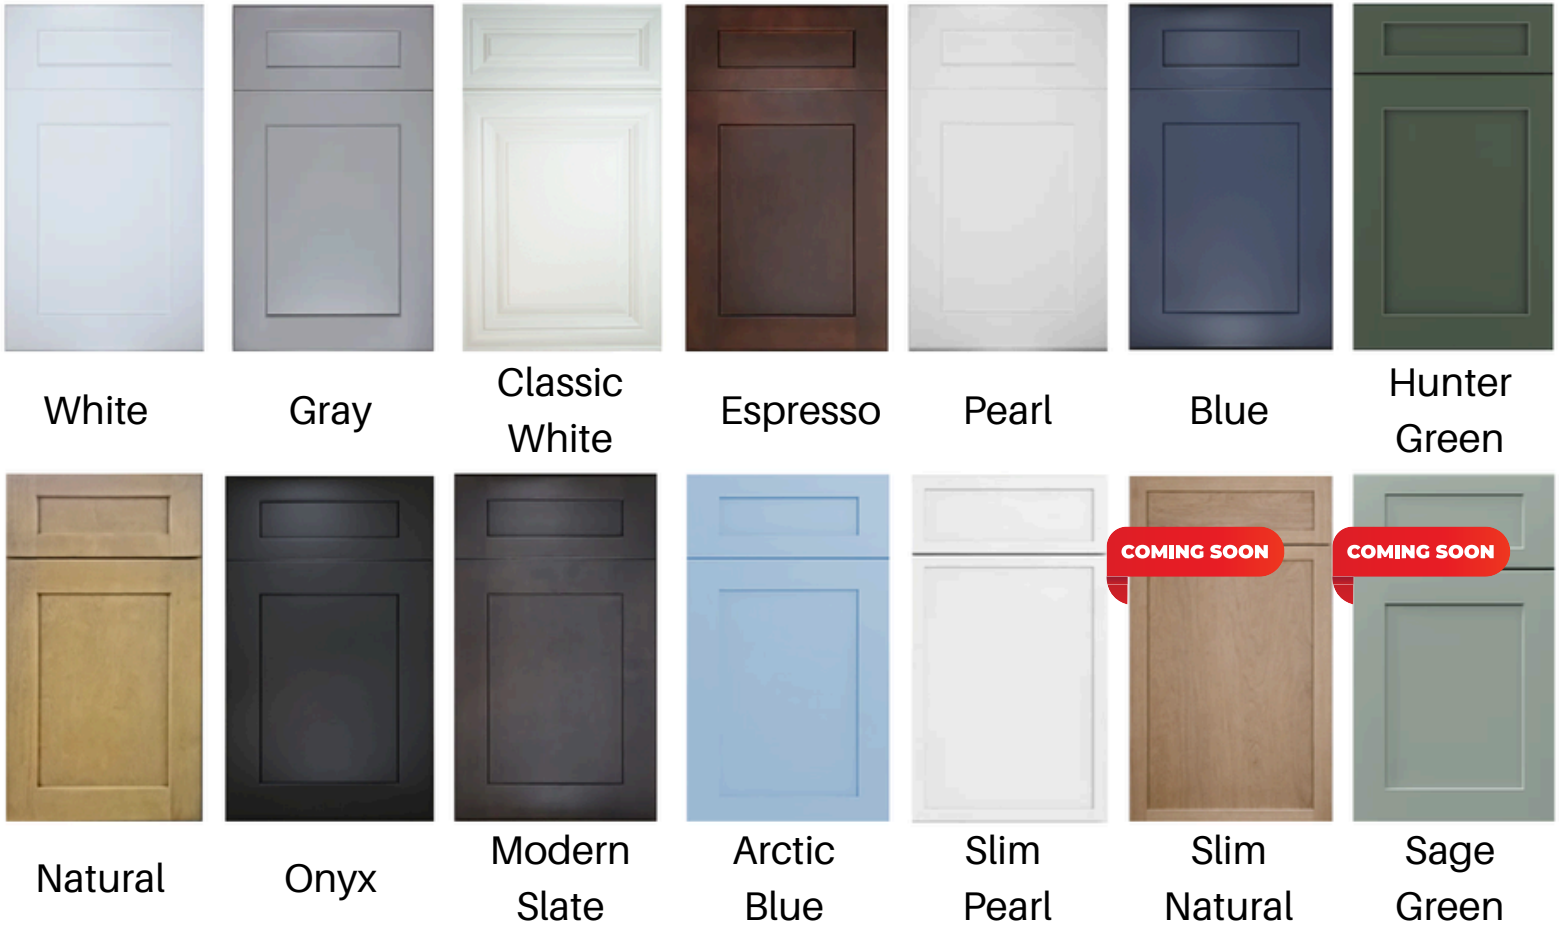

AMERICAN FACE FRAMED SERIES

PRODUCT CATALOG

2026

AMERICAN FACE FRAMED CABINETS

TABLE OF CONTENT

Kitchen - Base cabinets	Page 3-5	Accessories	Page 15-18
Kitchen - Wall cabinets	Page 6-9	Cabinet info	Page 19
Kitchen - Tall cabinets	Page 10-12	Measurement guide	Page 20
Bathroom - Vanity	Page 13-14	Locations	Page 21