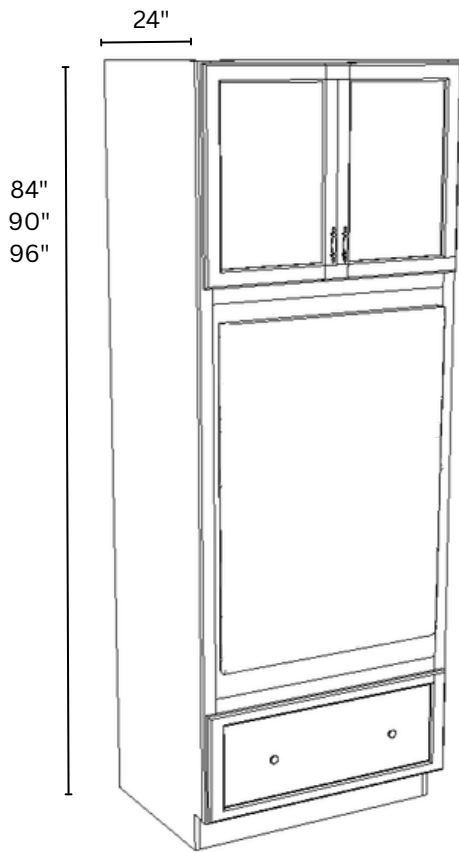

DOORS: 15"

WINE RACK

WEC3015 30" x 18" x 12"

GLASS HOLDER

30GR 30" x 1 1/2" x 12"

KITCHEN
TALL
CABINETS

84"
90"
96"

84"
90"
96"

84"
90"
96"

PANTRY CABINETS - 84" TALL

PC188424	18" x 84" x 24"
PC248424	24" x 84" x 24"
PC308424	30" x 84" x 24"

3 ADJUSTABLE SHELVES

PANTRY CABINETS - 90" TALL

PC189024	18" x 90" x 24"
PC249024	24" x 90" x 24"
PC309024	30" x 90" x 24"

3 ADJUSTABLE SHELVES

PANTRY CABINETS - 96" TALL

PC189624	18" x 96" x 24"
PC249624	24" x 96" x 24"
PC309624	30" x 96" x 24"

4 ADJUSTABLE SHELVES

OVEN CABINETS

PC338424	33" x 84" x 24"
PC339024	33" x 90" x 24"
PC339624	33" x 96" x 24"