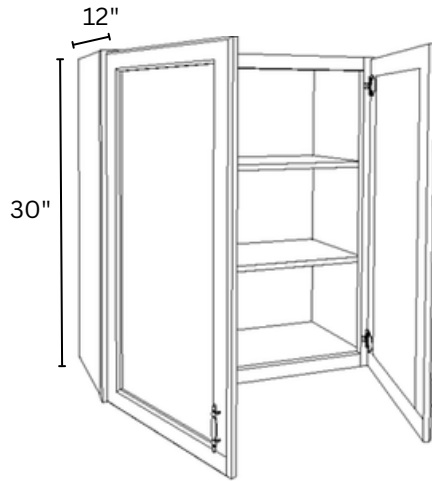

BASE END CORNER

- BEC24 24" x 34.5" x 24"
- 1 ADJUSTABLE HALF SHELF

BLIND BASE

BBC42 42" x 34.5" x 24"

DOOR & DRAWER: 18"
 PULL 3"-6" OFF WALL
 (MUST HAVE MIN. OF 45" OF SPACE TO USE)
 1 ADJUSTABLE HALF SHELF

SB33 33" x 34.5" x 24"

SB36 36" x 34.5" x 24"

SB42 42" x 34.5" x 24"

FARM SINK

FSB36 36" x 34.5" x 24"

SINK OPENING: 33" x 10"

CORNER SINK

CSB36 36" x 34.5" x 24"

DOOR: 18"

SPICE RACK

SP09 9" x 34.5" x 24"

KITCHEN WALL CABINETS

WALL CABINETS - 30" TALL

W0930	9" x 30" x 12"
W1230	12" x 30" x 12"
W1530	15" x 30" x 12"
W1830	18" x 30" x 12"
W2130	21" x 30" x 12"
W2430	24" x 30" x 12"
W2730	27" x 30" x 12"
W3030	30" x 30" x 12"
W3330	33" x 30" x 12"
W3630	36" x 30" x 12"

2 ADJUSTABLE SHELVES

WALL CABINETS - 36" TALL

W0936	9" x 36" x 12"
W1236	12" x 36" x 12"
W1536	15" x 36" x 12"
W1836	18" x 36" x 12"
W2136	21" x 36" x 12"
W2436	24" x 36" x 12"
W2736	27" x 36" x 12"
W3036	30" x 36" x 12"
W3336	33" x 36" x 12"
W3636	36" x 36" x 12"