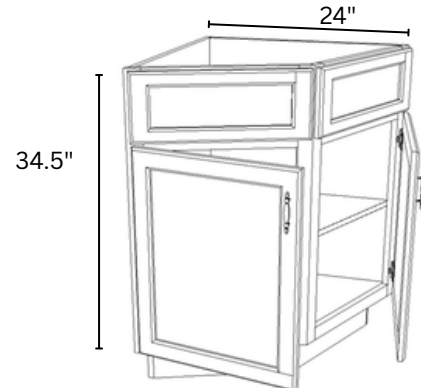

1 ADJUSTABLE
HALF SHELF

2 DRAWER & 2 DOOR

- B33 33" x 34.5" x 24"
- B36 36" x 34.5" x 24"
- B39 39" x 34.5" x 24"
- B42 42" x 34.5" x 24"

1 ADJUSTABLE
HALF SHELF

2 DRAWERS

- 2DB24 24" x 34.5" x 24"
- 2DB30 30" x 34.5" x 24"
- 2DB36 36" x 34.5" x 24"

INTERIOR DRAWER: 7"H

3 DRAWERS

- DB12 12" x 34.5" x 24"
- DB15 15" x 34.5" x 24"
- DB18 18" x 34.5" x 24"
- DB21 21" x 34.5" x 24"
- DB24 24" x 34.5" x 24"
- DB27 27" x 34.5" x 24"
- DB30 30" x 34.5" x 24"
- DB33 33" x 34.5" x 24"
- DB36 36" x 34.5" x 24"

INTERIOR DRAWER: 4"H/7"H/7"H

BASE MICROWAVE

- BMC27 27" x 34.5" x 24"
- BMC30 30" x 34.5" x 24"

INTERIOR DRAWER: 7"H
OPENING: 24"x16" / 27"x16"

TRASH PULL OUT

- BWBKT18 18" x 34.5" x 24"
- TRASH CANS 27 QT X2

BASE END CORNER

- BEC24 24" x 34.5" x 24"
- 1 ADJUSTABLE HALF SHELF

BLIND BASE

BBC42 42" x 34.5" x 24"

DOOR & DRAWER: 18"
 PULL 3"-6" OFF WALL
 (MUST HAVE MIN. OF 45" OF SPACE TO USE)
 1 ADJUSTABLE HALF SHELF