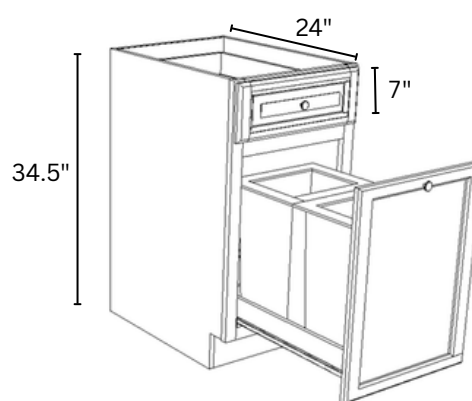

1 ADJUSTABLE
HALF SHELF

2 DRAWER & 2 DOOR

- B33 33" x 34.5" x 24"
- B36 36" x 34.5" x 24"
- B39 39" x 34.5" x 24"
- B42 42" x 34.5" x 24"

1 ADJUSTABLE
HALF SHELF

2 DRAWERS

- 2DB24 24" x 34.5" x 24"
- 2DB30 30" x 34.5" x 24"
- 2DB36 36" x 34.5" x 24"

INTERIOR DRAWER: 7"H

3 DRAWERS

- DB12 12" x 34.5" x 24"
- DB15 15" x 34.5" x 24"
- DB18 18" x 34.5" x 24"
- DB21 21" x 34.5" x 24"
- DB24 24" x 34.5" x 24"
- DB27 27" x 34.5" x 24"
- DB30 30" x 34.5" x 24"
- DB33 33" x 34.5" x 24"
- DB36 36" x 34.5" x 24"

INTERIOR DRAWER: 4"H/7"H/7"H

BASE MICROWAVE

- BMC27 27" x 34.5" x 24"
- BMC30 30" x 34.5" x 24"

INTERIOR DRAWER: 7"H
OPENING: 24"x16" / 27"x16"

TRASH PULL OUT

- BWBKT18 18" x 34.5" x 24"
- TRASH CANS 27 QT X2

BASE END CORNER

- BEC24 24" x 34.5" x 24"
- 1 ADJUSTABLE HALF SHELF

BLIND BASE

BBC42 42" x 34.5" x 24"

DOOR & DRAWER: 18"
 PULL 3"-6" OFF WALL
 (MUST HAVE MIN. OF 45" OF SPACE TO USE)
 1 ADJUSTABLE HALF SHELF