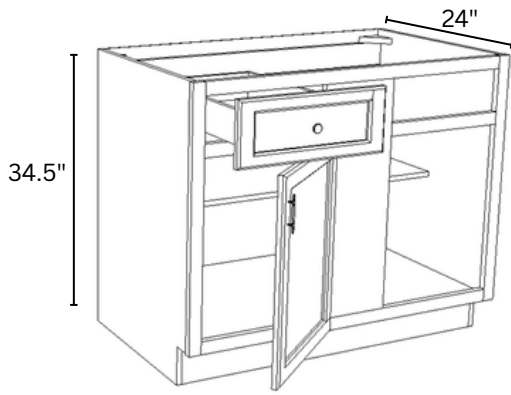

1 ADJUSTABLE
HALF SHELF

2 DRAWER & 2 DOOR

- B33 33" x 34.5" x 24"
- B36 36" x 34.5" x 24"
- B39 39" x 34.5" x 24"
- B42 42" x 34.5" x 24"

1 ADJUSTABLE
HALF SHELF

2 DRAWERS

- 2DB24 24" x 34.5" x 24"
- 2DB30 30" x 34.5" x 24"
- 2DB36 36" x 34.5" x 24"

INTERIOR DRAWER: 7"H

3 DRAWERS

- DB12 12" x 34.5" x 24"
- DB15 15" x 34.5" x 24"
- DB18 18" x 34.5" x 24"
- DB21 21" x 34.5" x 24"
- DB24 24" x 34.5" x 24"
- DB27 27" x 34.5" x 24"
- DB30 30" x 34.5" x 24"
- DB33 33" x 34.5" x 24"
- DB36 36" x 34.5" x 24"

INTERIOR DRAWER: 4"H/7"H/7"H

BASE MICROWAVE

- BMC27 27" x 34.5" x 24"
- BMC30 30" x 34.5" x 24"

INTERIOR DRAWER: 7"H
OPENING: 24"x16" / 27"x16"

TRASH PULL OUT

- BWBKT18 18" x 34.5" x 24"
- TRASH CANS 27 QT X2

BASE END CORNER

- BEC24 24" x 34.5" x 24"
- 1 ADJUSTABLE HALF SHELF

BLIND BASE

BBC42 42" x 34.5" x 24"

DOOR & DRAWER: 18"
 PULL 3"-6" OFF WALL
 (MUST HAVE MIN. OF 45" OF SPACE TO USE)
 1 ADJUSTABLE HALF SHELF