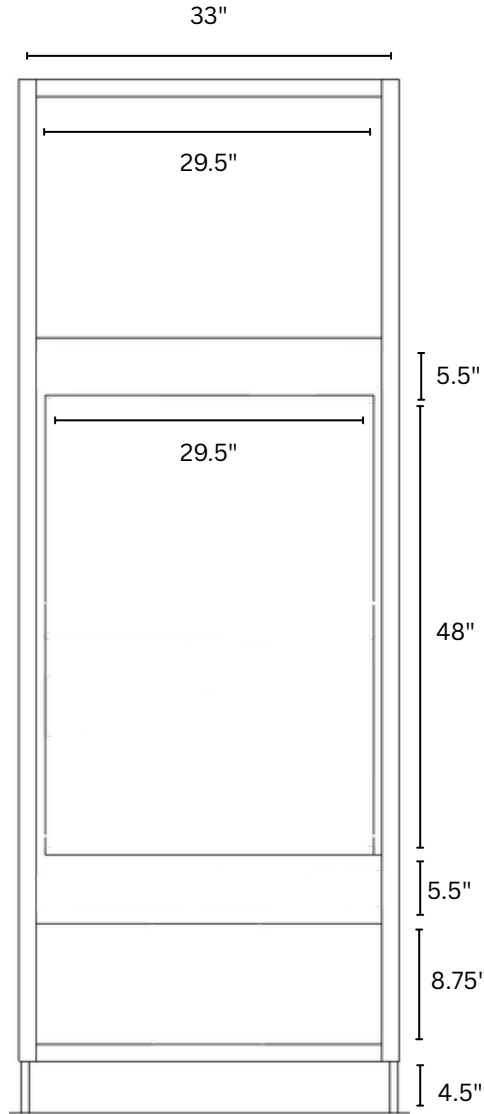

OVEN CABINETS

PC338424	33" x 84" x 24"
PC339024	33" x 90" x 24"
PC339624	33" x 96" x 24"

OPENING: 30" x 48"

ADDITIONAL DRAWERS

ODB7	33" x 7" x 24"
ODB11	33" x 11" x 24"