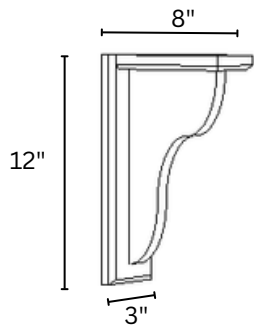

CHAIR RAIL MOLDING

CM8 96" x .75" x 1.25"

CROWN MOLDING

SCM 2 1/4" 96" x 1.75" x 2.25"
SCM 3 3/4" 96" x 1.75" x 3.75"

TOE KICK

TK8 96" x 4.5" x .25"

BASE MOLDING

BM8 96" x 4.5" x .75"

36"/42"/48"

VALANCE

V36	36" x 6" x .75"
V42	42" x 6" x .75"
V48	48" x 6" x .75"

CORBEL

CORBEL	3" x 12" x 8"
--------	---------------

ROLL TRAY

ROT18	14" x 3.5" x 21"
ROT24	20" x 3.5" x 21"
ROT30	26" x 3.5" x 21"
ROT36	32" x 3.5" x 21"

*** MODEL # REFLECTS SIZE OF CABINET TO BE USED IN

FLOATING SHELVES

FS30	30" x 2.5" x 12"
FS36	36" x 2.5" x 12"
FS42	42" x 2.5" x 12"

*** NATURAL COLOR ONLY

TURN POST

DLS4*4	4" x 4" x 34.5"
--------	-----------------

RANGE HOOD COVER

RH36	36" x 48" x 24"
------	-----------------

OPENING: 33" x 22.5"

RANGE HOOD COVER - CURVED

RHC3648	36" x 48" x 24"
---------	-----------------

OPENING: 33" x 22.5"

DRAWERS

Dovetail drawer with 1/2" thick solid wood sides
With Full extension, undermount & soft close
steel concealed drawer slides. These drawer
boxes are removable for easy cleaning.
5-piece birch wood drawer fronts.