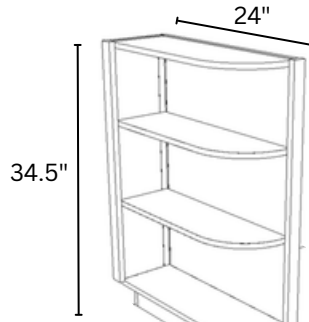

1 ADJUSTABLE
HALF SHELF

2 DRAWER & 2 DOOR

- B33 33" x 34.5" x 24"
- B36 36" x 34.5" x 24"
- B39 39" x 34.5" x 24"
- B42 42" x 34.5" x 24"

1 ADJUSTABLE
HALF SHELF

2 DRAWERS

- 2DB24 24" x 34.5" x 24"
- 2DB30 30" x 34.5" x 24"
- 2DB36 36" x 34.5" x 24"

BASE END CORNER

- BEC24 24" x 34.5" x 24"
- 1 ADJUSTABLE HALF SHELF

BLIND BASE

BBC42 42" x 34.5" x 24"

DOOR & DRAWER: 18"
 PULL 3"-6" OFF WALL
 (MUST HAVE MIN. OF 45" OF SPACE TO USE)
 1 ADJUSTABLE HALF SHELF

BASE END SHELF

BES09 9" x 34.5" x 24"

LAZY SUSAN

BLS33 33" x 34.5" x 24"

BLS36 36" x 34.5" x 24"

DOORS: 7.75" / 10.75"
 2 WOOD TURN TABLES

SINK BASE

SB30 30" x 34.5" x 24"

SB33 33" x 34.5" x 24"

SB36 36" x 34.5" x 24"

SB42 42" x 34.5" x 24"

FARM SINK

FSB36 36" x 34.5" x 24"

SINK OPENING: 33" x 10"

CORNER SINK

CSB36 36" x 34.5" x 24"