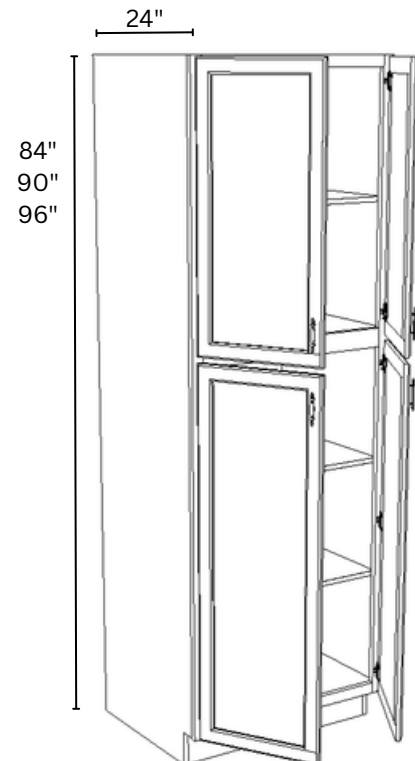

WALL LAZY SUSAN

WLS2430 24" x 30" x 12"

WLS2436 24" x 36" x 12"

WLS2442 24" x 42" x 12"

WALL DIAGONAL

WDC2430 24" x 30" x 12"

WDC2436 24" x 36" x 12"

WDC2442 24" x 42" x 12"

DOORS: 15"

WINE RACK

WEC3015 30" x 18" x 12"

GLASS HOLDER

30GR 30" x 1 1/2" x 12"

KITCHEN
TALL
CABINETS

84"
90"
96"

84"
90"
96"

84"
90"
96"

PANTRY CABINETS - 84" TALL

PC188424	18" x 84" x 24"
PC248424	24" x 84" x 24"
PC308424	30" x 84" x 24"

3 ADJUSTABLE SHELVES

PANTRY CABINETS - 90" TALL

PC189024	18" x 90" x 24"
PC249024	24" x 90" x 24"
PC309024	30" x 90" x 24"

3 ADJUSTABLE SHELVES

PANTRY CABINETS - 96" TALL

PC189624	18" x 96" x 24"
PC249624	24" x 96" x 24"
PC309624	30" x 96" x 24"

4 ADJUSTABLE SHELVES

OVEN CABINETS

PC338424	33" x 84" x 24"
PC339024	33" x 90" x 24"
PC339624	33" x 96" x 24"