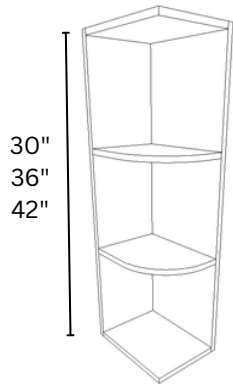

3 ADJUSTABLE SHELVES

BRIDGE CABINETS - 12" TALL

W3012	30" x 12" x 12"
W3312	33" x 12" x 12"
W3612	36" x 12" x 12"
W361224	36" x 12" x 24"

BRIDGE CABINETS - 15" TALL

W1215	12" x 15" x 12"
W1515	15" x 15" x 12"
W1815	18" x 15" x 12"
W2115	21" x 15" x 12"
W2415	24" x 15" x 12"
W2715	27" x 15" x 12"
W3015	30" x 15" x 12"
W3315	33" x 15" x 12"
W3615	36" x 15" x 11"
W361524	36" x 15" x 24"

BRIDGE CABINETS - 18" TALL

W3018	30" x 12" x 18"
W3318	33" x 12" x 18"
W3618	36" x 12" x 18"
W361824	36" x 24" x 18"

BRIDGE CABINETS - 24" TALL

W3024	30" x 12" x 24"
W3324	33" x 12" x 24"
W3624	36" x 12" x 24"
W362424	36" x 24" x 24"

1 ADJUSTABLE SHELVES

WALL END SHELF

WES0930 09" x 30" x 12"

WES0936 09" x 36" x 12"

WES0942 09" x 42" x 12"

WALL END CORNER

WEC1230 12" x 30" x 12"

WEC1236 12" x 36" x 12"

WEC1242 12" x 42" x 12"

DOORS: 9"

WALL MICROWAVE

WMC2730 27" x 30" x 12"

WMC2736 27" x 36" x 12"

WMC2742 27" x 42" x 12"

OPENING: 24" x 16"

SHELF DEPTH: 16.5"