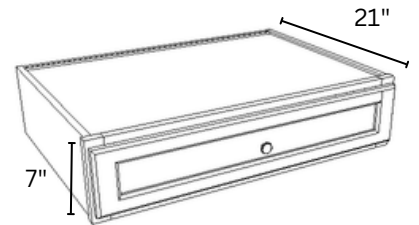

VANITY 42"

VSD4221DR	42" x 34.5" x 21"
DRAWER WIDTH: 11.5"	
DOOR WIDTH: 29.5"	

VSD4221DL	42" x 34.5" x 21"
DRAWER WIDTH: 11.5"	
DDOOR WIDTH: 29.5"	

KNEE DRAWER

KD24	24" x 7" x 21"
KD30	30" x 7" x 21"

VANITY 48"