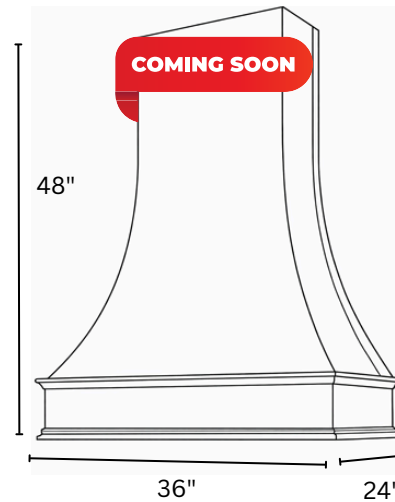

*** MODEL # REFLECTS SIZE OF CABINET TO BE USED IN

FLOATING SHELVES

FS30	30" x 2.5" x 12"
FS36	36" x 2.5" x 12"
FS42	42" x 2.5" x 12"

*** NATURAL COLOR ONLY

TURN POST

DLS4*4	4" x 4" x 34.5"
--------	-----------------

RANGE HOOD COVER

RH36	36" x 48" x 24"
------	-----------------

OPENING: 33" x 22.5"

RANGE HOOD COVER - CURVED

RHC3648	36" x 48" x 24"
---------	-----------------

OPENING: 33" x 22.5"

DRAWERS

Dovetail drawer with 1/2" thick solid wood sides
With Full extension, undermount & soft close
steel concealed drawer slides. These drawer
boxes are removable for easy cleaning.
5-piece birch wood drawer fronts.