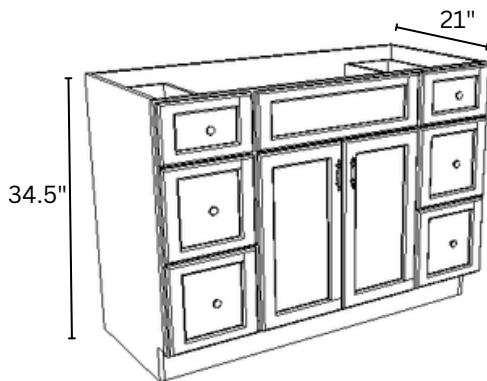

VANITY 42"

VSD4221DR	42" x 34.5" x 21"
DRAWER WIDTH: 11.5"	
DOOR WIDTH: 29.5"	

VSD4221DL	42" x 34.5" x 21"
DRAWER WIDTH: 11.5"	
DDOOR WIDTH: 29.5"	

KNEE DRAWER

KD24	24" x 7" x 21"
KD30	30" x 7" x 21"

VANITY 48"