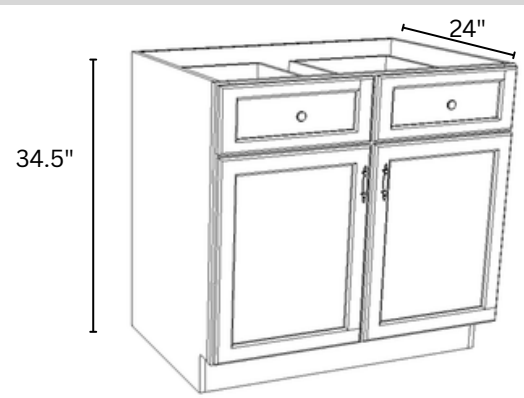

KITCHEN BASE CABINETS

DRAWER & DOOR

- B09 9" x 34.5" x 24"
- B12 12" x 34.5" x 24"
- B15 15" x 34.5" x 24"
- B18 18" x 34.5" x 24"
- B21 21" x 34.5" x 24"

1 ADJUSTABLE
HALF SHELF

DRAWER & 2 DOOR

- B24 24" x 34.5" x 24"
- B27 27" x 34.5" x 24"
- B30 30" x 34.5" x 24"

1 ADJUSTABLE
HALF SHELF

2 DRAWER & 2 DOOR

- B33 33" x 34.5" x 24"
- B36 36" x 34.5" x 24"
- B39 39" x 34.5" x 24"
- B42 42" x 34.5" x 24"

1 ADJUSTABLE
HALF SHELF

2 DRAWERS

- 2DB24 24" x 34.5" x 24"
- 2DB30 30" x 34.5" x 24"
- 2DB36 36" x 34.5" x 24"