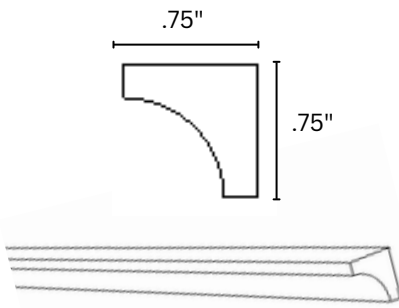

FRIDGE PANEL

REP96	1.5" x 96" x 24"
-------	------------------

SKIN PANEL

PANEL 1/4"	96" x 34.5" x 1/4"
PANEL 1/2"	96" x 34.5" x 1/2"
PANEL 3/4"	96" x 34.5" x 3/4"

DISHWASHER PANEL

DWR3 3" x 34.5" x 24"

SCRIBE MOLDING

SM8 96" x .75" x .25"

CORNER MOLDING

OCM8 96" x .75" x .75"
INSIDE: .5" x .5"

OCM8-1 96" x 1" x 1"
INSIDE: .75" x .75"

COVE MOLDING

CMD4 96" x .75" x .75"

LIGHT RAIL

LM8 96" x 1.5" x 1.5"