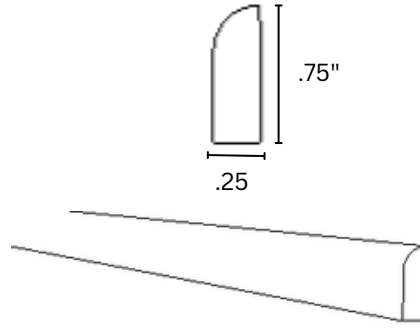

FRIDGE PANEL

REP96	1.5" x 96" x 24"
-------	------------------

SKIN PANEL

PANEL 1/4"	96" x 34.5" x 1/4"
PANEL 1/2"	96" x 34.5" x 1/2"
PANEL 3/4"	96" x 34.5" x 3/4"

DISHWASHER PANEL

DWR3 3" x 34.5" x 24"

SCRIBE MOLDING