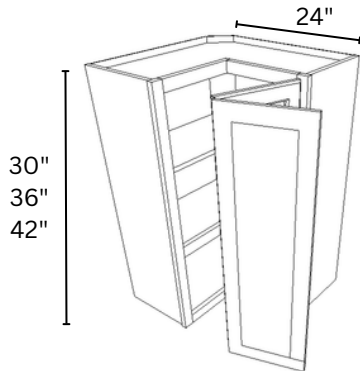

1 ADJUSTABLE SHELVES

WALL END SHELF

WES0930 09" x 30" x 12"

WES0936 09" x 36" x 12"

WES0942 09" x 42" x 12"

WALL END CORNER

WEC1230 12" x 30" x 12"

WEC1236 12" x 36" x 12"

WEC1242 12" x 42" x 12"

DOORS: 9"

WALL MICROWAVE

WMC2730 27" x 30" x 12"

WMC2736 27" x 36" x 12"

WMC2742 27" x 42" x 12"

OPENING: 24" x 16"

SHELF DEPTH: 16.5"

WALL LAZY SUSAN

WLS2430 24" x 30" x 12"

WLS2436 24" x 36" x 12"

WLS2442 24" x 42" x 12"

WALL DIAGONAL

WDC2430 24" x 30" x 12"

WDC2436 24" x 36" x 12"

WDC2442 24" x 42" x 12"

DOORS: 15"

WINE RACK

WEC3015 30" x 18" x 12"

GLASS HOLDER

30GR 30" x 1 1/2" x 12"

KITCHEN
TALL
CABINETS

84"
90"
96"

84"
90"
96"