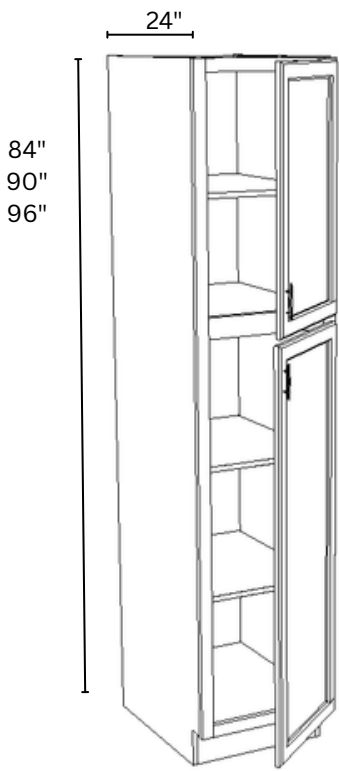

WALL LAZY SUSAN

WLS2430 24" x 30" x 12"

WLS2436 24" x 36" x 12"

WLS2442 24" x 42" x 12"

WALL DIAGONAL

WDC2430 24" x 30" x 12"

WDC2436 24" x 36" x 12"

WDC2442 24" x 42" x 12"

DOORS: 15"

WINE RACK

WEC3015 30" x 18" x 12"

GLASS HOLDER

30GR 30" x 1 1/2" x 12"

KITCHEN
TALL
CABINETS

84"
90"
96"

84"
90"
96"

84"
90"
96"

PANTRY CABINETS - 84" TALL

PC188424	18" x 84" x 24"
PC248424	24" x 84" x 24"
PC308424	30" x 84" x 24"

3 ADJUSTABLE SHELVES

PANTRY CABINETS - 90" TALL

PC189024	18" x 90" x 24"
PC249024	24" x 90" x 24"
PC309024	30" x 90" x 24"

3 ADJUSTABLE SHELVES

PANTRY CABINETS - 96" TALL

PC189624	18" x 96" x 24"
PC249624	24" x 96" x 24"
PC309624	30" x 96" x 24"

4 ADJUSTABLE SHELVES

OVEN CABINETS

PC338424	33" x 84" x 24"
PC339024	33" x 90" x 24"
PC339624	33" x 96" x 24"