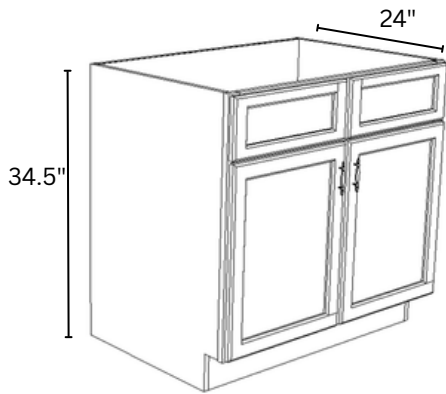

BASE END CORNER

- BEC24 24" x 34.5" x 24"
- 1 ADJUSTABLE HALF SHELF

BLIND BASE

BBC42 42" x 34.5" x 24"

DOOR & DRAWER: 18"
 PULL 3"-6" OFF WALL
 (MUST HAVE MIN. OF 45" OF SPACE TO USE)
 1 ADJUSTABLE HALF SHELF

BASE END SHELF

BES09 9" x 34.5" x 24"

LAZY SUSAN

BLS33 33" x 34.5" x 24"

BLS36 36" x 34.5" x 24"

DOORS: 7.75" / 10.75"
 2 WOOD TURN TABLES

SINK BASE

SB30 30" x 34.5" x 24"

SB33 33" x 34.5" x 24"

SB36 36" x 34.5" x 24"

SB42 42" x 34.5" x 24"

FARM SINK

FSB36 36" x 34.5" x 24"

SINK OPENING: 33" x 10"

CORNER SINK

CSB36 36" x 34.5" x 24"