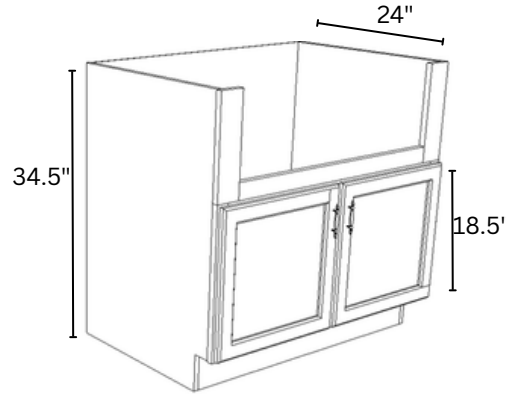

BASE END CORNER

- BEC24 24" x 34.5" x 24"
- 1 ADJUSTABLE HALF SHELF

BLIND BASE

BBC42 42" x 34.5" x 24"

DOOR & DRAWER: 18"
 PULL 3"-6" OFF WALL
 (MUST HAVE MIN. OF 45" OF SPACE TO USE)
 1 ADJUSTABLE HALF SHELF

BASE END SHELF

BES09 9" x 34.5" x 24"

LAZY SUSAN

BLS33 33" x 34.5" x 24"

BLS36 36" x 34.5" x 24"

DOORS: 7.75" / 10.75"
 2 WOOD TURN TABLES

SINK BASE

SB30 30" x 34.5" x 24"

SB33 33" x 34.5" x 24"

SB36 36" x 34.5" x 24"

SB42 42" x 34.5" x 24"

FARM SINK

FSB36 36" x 34.5" x 24"

SINK OPENING: 33" x 10"

CORNER SINK

CSB36 36" x 34.5" x 24"