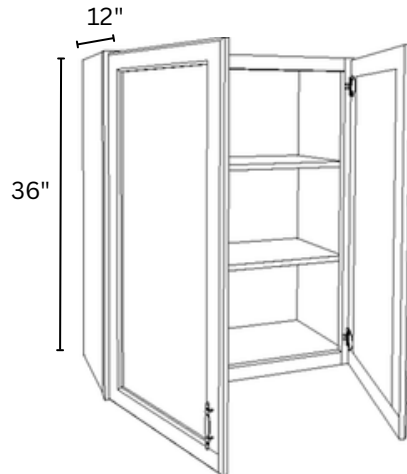

BASE END CORNER

- BEC24 24" x 34.5" x 24"
- 1 ADJUSTABLE HALF SHELF

BLIND BASE

BBC42 42" x 34.5" x 24"

DOOR & DRAWER: 18"
 PULL 3"-6" OFF WALL
 (MUST HAVE MIN. OF 45" OF SPACE TO USE)
 1 ADJUSTABLE HALF SHELF

SB33 33" x 34.5" x 24"

SB36 36" x 34.5" x 24"

SB42 42" x 34.5" x 24"

FARM SINK

FSB36 36" x 34.5" x 24"

SINK OPENING: 33" x 10"

CORNER SINK

CSB36 36" x 34.5" x 24"

DOOR: 18"

SPICE RACK

SP09 9" x 34.5" x 24"

KITCHEN WALL CABINETS

WALL CABINETS - 30" TALL

W0930	9" x 30" x 12"
W1230	12" x 30" x 12"
W1530	15" x 30" x 12"
W1830	18" x 30" x 12"
W2130	21" x 30" x 12"
W2430	24" x 30" x 12"
W2730	27" x 30" x 12"
W3030	30" x 30" x 12"
W3330	33" x 30" x 12"
W3630	36" x 30" x 12"

2 ADJUSTABLE SHELVES

WALL CABINETS - 36" TALL

W0936	9" x 36" x 12"
W1236	12" x 36" x 12"
W1536	15" x 36" x 12"
W1836	18" x 36" x 12"
W2136	21" x 36" x 12"
W2436	24" x 36" x 12"
W2736	27" x 36" x 12"
W3036	30" x 36" x 12"
W3336	33" x 36" x 12"
W3636	36" x 36" x 12"