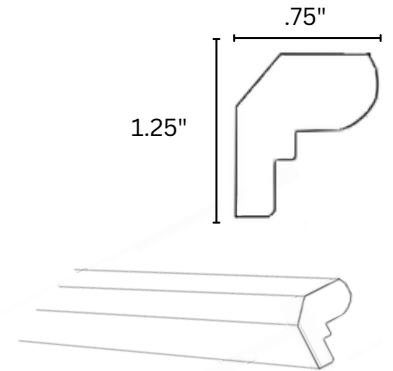

CHAIR RAIL MOLDING

CM8 96" x .75" x 1.25"