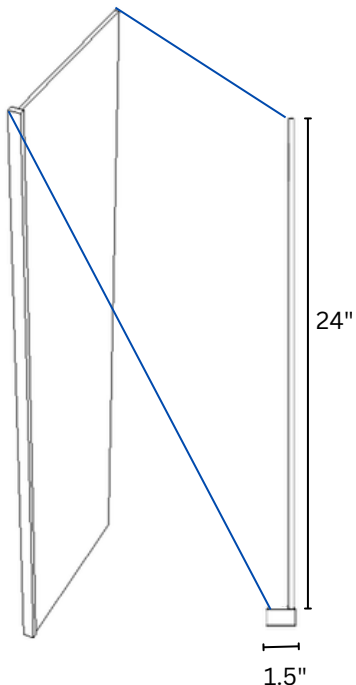

FRIDGE PANEL

REP96	1.5" x 96" x 24"