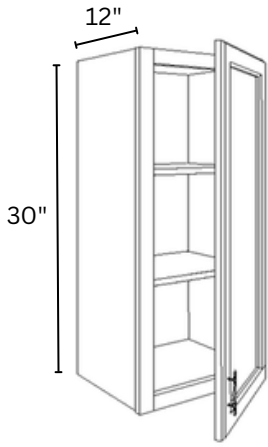

BASE END CORNER

- BEC24 24" x 34.5" x 24"
- 1 ADJUSTABLE HALF SHELF

BLIND BASE

BBC42 42" x 34.5" x 24"

DOOR & DRAWER: 18"
 PULL 3"-6" OFF WALL
 (MUST HAVE MIN. OF 45" OF SPACE TO USE)
 1 ADJUSTABLE HALF SHELF

BASE END SHELF

BES09 9" x 34.5" x 24"

LAZY SUSAN

BLS33 33" x 34.5" x 24"

BLS36 36" x 34.5" x 24"

DOORS: 7.75" / 10.75"
 2 WOOD TURN TABLES

SINK BASE

SB30 30" x 34.5" x 24"

SB33 33" x 34.5" x 24"

SB36 36" x 34.5" x 24"

SB42 42" x 34.5" x 24"

FARM SINK

FSB36 36" x 34.5" x 24"

SINK OPENING: 33" x 10"

CORNER SINK

CSB36 36" x 34.5" x 24"

DOOR: 18"

SPICE RACK

SP09 9" x 34.5" x 24"

KITCHEN WALL CABINETS

WALL CABINETS - 30" TALL

W0930	9" x 30" x 12"
W1230	12" x 30" x 12"
W1530	15" x 30" x 12"
W1830	18" x 30" x 12"
W2130	21" x 30" x 12"
W2430	24" x 30" x 12"
W2730	27" x 30" x 12"
W3030	30" x 30" x 12"
W3330	33" x 30" x 12"
W3630	36" x 30" x 12"