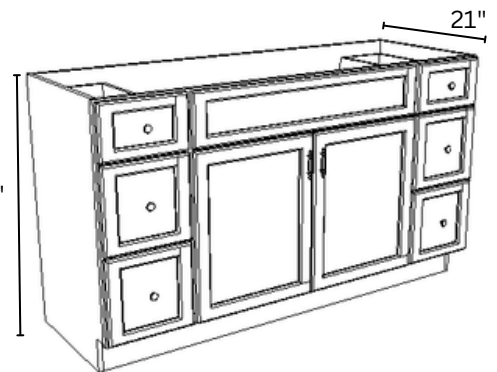

VANITY 60" - SINGLE SINK

VSD6021D	60" x 34.5" x 21"
DRAWER WIDTH: 14.5" x2	
SINK SIDE WIDTH: 29.5"