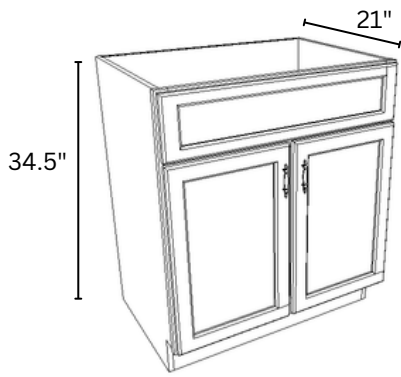

3 ADJUSTABLE SHELVES

PANTRY CABINETS - 96" TALL

PC189624	18" x 96" x 24"
PC249624	24" x 96" x 24"
PC309624	30" x 96" x 24"

4 ADJUSTABLE SHELVES

OVEN CABINETS

PC338424	33" x 84" x 24"
PC339024	33" x 90" x 24"
PC339624	33" x 96" x 24"

OPENING: 30" x 48"

ADDITIONAL DRAWERS

ODB7	33" x 7" x 24"
ODB11	33" x 11" x 24"

BATHROOM VANITY CABINETS

VANITY SINK BASE

VSB24	24" x 34.5" x 21"
VSB27	27" x 34.5" x 21"
VSB30	30" x 34.5" x 21"
VSB33	33" x 34.5" x 21"
VSB36	36" x 34.5" x 21"