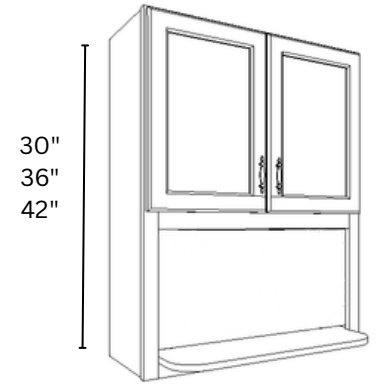

1 ADJUSTABLE SHELVES

WALL END SHELF

WES0930 09" x 30" x 12"

WES0936 09" x 36" x 12"

WES0942 09" x 42" x 12"

WALL END CORNER

WEC1230 12" x 30" x 12"

WEC1236 12" x 36" x 12"

WEC1242 12" x 42" x 12"

DOORS: 9"

WALL MICROWAVE

WMC2730 27" x 30" x 12"

WMC2736 27" x 36" x 12"

WMC2742 27" x 42" x 12"

OPENING: 24" x 16"

SHELF DEPTH: 16.5"