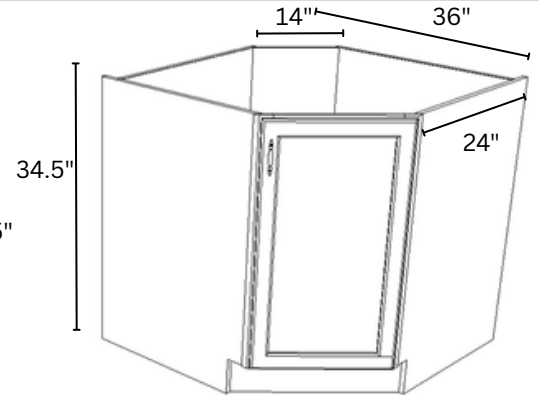

BASE END CORNER

- BEC24 24" x 34.5" x 24"
- 1 ADJUSTABLE HALF SHELF

BLIND BASE

BBC42 42" x 34.5" x 24"

DOOR & DRAWER: 18"
 PULL 3"-6" OFF WALL
 (MUST HAVE MIN. OF 45" OF SPACE TO USE)
 1 ADJUSTABLE HALF SHELF

BASE END SHELF

BES09 9" x 34.5" x 24"

LAZY SUSAN

BLS33 33" x 34.5" x 24"

BLS36 36" x 34.5" x 24"

DOORS: 7.75" / 10.75"
 2 WOOD TURN TABLES

SINK BASE

SB30 30" x 34.5" x 24"

SB33 33" x 34.5" x 24"

SB36 36" x 34.5" x 24"

SB42 42" x 34.5" x 24"

FARM SINK

FSB36 36" x 34.5" x 24"

SINK OPENING: 33" x 10"

CORNER SINK

CSB36 36" x 34.5" x 24"

DOOR: 18"

SPICE RACK

SP09 9" x 34.5" x 24"

KITCHEN WALL CABINETS

WALL CABINETS - 30" TALL

W0930	9" x 30" x 12"
W1230	12" x 30" x 12"
W1530	15" x 30" x 12"
W1830	18" x 30" x 12"
W2130	21" x 30" x 12"
W2430	24" x 30" x 12"
W2730	27" x 30" x 12"
W3030	30" x 30" x 12"
W3330	33" x 30" x 12"
W3630	36" x 30" x 12"