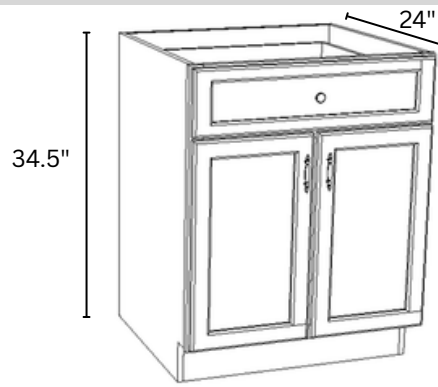

KITCHEN BASE CABINETS

DRAWER & DOOR

- B09 9" x 34.5" x 24"
- B12 12" x 34.5" x 24"
- B15 15" x 34.5" x 24"
- B18 18" x 34.5" x 24"
- B21 21" x 34.5" x 24"

1 ADJUSTABLE
HALF SHELF

DRAWER & 2 DOOR

- B24 24" x 34.5" x 24"
- B27 27" x 34.5" x 24"
- B30 30" x 34.5" x 24"

1 ADJUSTABLE
HALF SHELF

2 DRAWER & 2 DOOR

- B33 33" x 34.5" x 24"
- B36 36" x 34.5" x 24"
- B39 39" x 34.5" x 24"
- B42 42" x 34.5" x 24"

1 ADJUSTABLE
HALF SHELF

2 DRAWERS

- 2DB24 24" x 34.5" x 24"
- 2DB30 30" x 34.5" x 24"
- 2DB36 36" x 34.5" x 24"