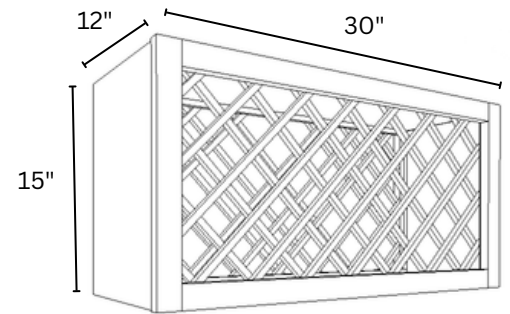

WALL LAZY SUSAN

WLS2430 24" x 30" x 12"

WLS2436 24" x 36" x 12"

WLS2442 24" x 42" x 12"

WALL DIAGONAL

WDC2430 24" x 30" x 12"

WDC2436 24" x 36" x 12"

WDC2442 24" x 42" x 12"

DOORS: 15"

WINE RACK

WEC3015 30" x 18" x 12"

GLASS HOLDER

30GR 30" x 1 1/2" x 12"

KITCHEN
TALL
CABINETS

84"
90"
96"

84"
90"
96"