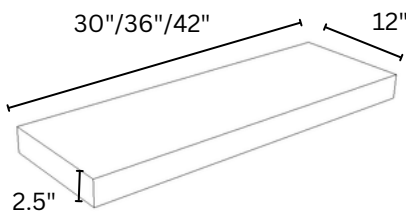

*** MODEL # REFLECTS SIZE OF CABINET TO BE USED IN

FLOATING SHELVES

FS30	30" x 2.5" x 12"
FS36	36" x 2.5" x 12"
FS42	42" x 2.5" x 12"

*** NATURAL COLOR ONLY

TURN POST

DLS4*4	4" x 4" x 34.5"
--------	-----------------

RANGE HOOD COVER

RH36	36" x 48" x 24"
------	-----------------

OPENING: 33" x 22.5"

RANGE HOOD COVER - CURVED

RHC3648	36" x 48" x 24"
---------	-----------------

OPENING: 33" x 22.5"

DRAWERS

Dovetail drawer with 1/2" thick solid wood sides
With Full extension, undermount & soft close
steel concealed drawer slides. These drawer
boxes are removable for easy cleaning.
5-piece birch wood drawer fronts.