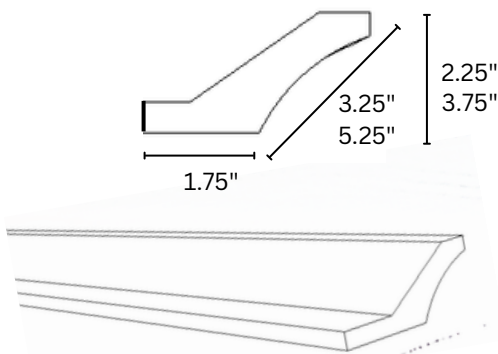

CROWN MOLDING

SCM 2 1/4" 96" x 1.75" x 2.25"
SCM 3 3/4" 96" x 1.75" x 3.75"

TOE KICK

TK8 96" x 4.5" x .25"

BASE MOLDING

BM8 96" x 4.5" x .75"