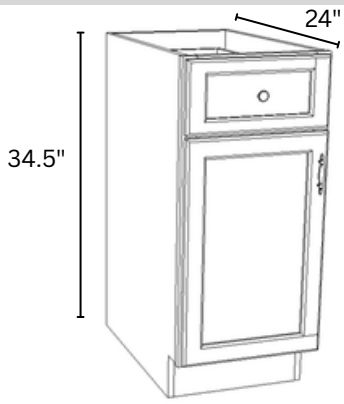

AMERICAN FACE FRAMED SERIES

PRODUCT CATALOG

2026

AMERICAN FACE FRAMED CABINETS

TABLE OF CONTENT

Kitchen - Base cabinets	Page 3-5	Accessories	Page 15-18
Kitchen - Wall cabinets	Page 6-9	Cabinet info	Page 19
Kitchen - Tall cabinets	Page 10-12	Measurement guide	Page 20
Bathroom - Vanity	Page 13-14	Locations	Page 21

KITCHEN BASE CABINETS

DRAWER & DOOR

- B09 9" x 34.5" x 24"
- B12 12" x 34.5" x 24"
- B15 15" x 34.5" x 24"
- B18 18" x 34.5" x 24"
- B21 21" x 34.5" x 24"

1 ADJUSTABLE
HALF SHELF

DRAWER & 2 DOOR

- B24 24" x 34.5" x 24"
- B27 27" x 34.5" x 24"
- B30 30" x 34.5" x 24"

1 ADJUSTABLE
HALF SHELF

2 DRAWER & 2 DOOR

- B33 33" x 34.5" x 24"
- B36 36" x 34.5" x 24"
- B39 39" x 34.5" x 24"
- B42 42" x 34.5" x 24"

1 ADJUSTABLE
HALF SHELF

2 DRAWERS

- 2DB24 24" x 34.5" x 24"
- 2DB30 30" x 34.5" x 24"
- 2DB36 36" x 34.5" x 24"