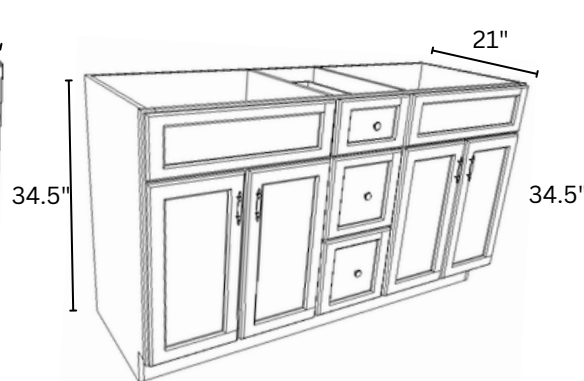

VANITY 60" - DOUBLE SINK

VSD6021DD	60" x 34.5" x 21"
DRAWER WIDTH: 14.5"	
SINK SIDE WIDTH: 22.5" x2