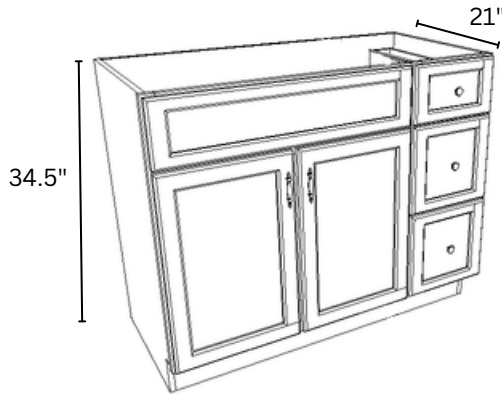

VANITY 42"

VSD4221DR	42" x 34.5" x 21"
DRAWER WIDTH: 11.5"	
DOOR WIDTH: 29.5"