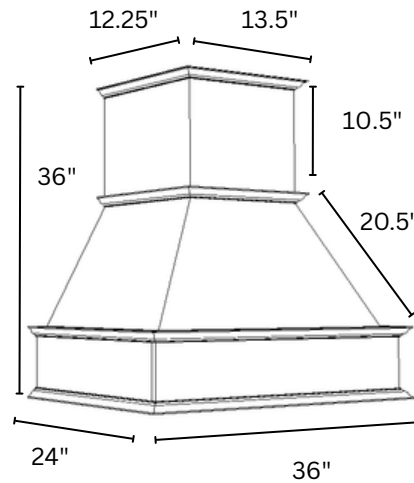

BASE END CORNER

- BEC24 24" x 34.5" x 24"
- 1 ADJUSTABLE HALF SHELF

BLIND BASE

BBC42 42" x 34.5" x 24"

DOOR & DRAWER: 18"
 PULL 3"-6" OFF WALL
 (MUST HAVE MIN. OF 45" OF SPACE TO USE)
 1 ADJUSTABLE HALF SHELF

36"/42"/48"

VALANCE

V36	36" x 6" x .75"
V42	42" x 6" x .75"
V48	48" x 6" x .75"

CORBEL

CORBEL	3" x 12" x 8"
--------	---------------

ROLL TRAY

ROT18	14" x 3.5" x 21"
ROT24	20" x 3.5" x 21"
ROT30	26" x 3.5" x 21"
ROT36	32" x 3.5" x 21"

*** MODEL # REFLECTS SIZE OF CABINET TO BE USED IN

FLOATING SHELVES

FS30	30" x 2.5" x 12"
FS36	36" x 2.5" x 12"
FS42	42" x 2.5" x 12"

*** NATURAL COLOR ONLY

TURN POST

DLS4*4	4" x 4" x 34.5"
--------	-----------------

RANGE HOOD COVER

RH36	36" x 48" x 24"
------	-----------------

OPENING: 33" x 22.5"

RANGE HOOD COVER - CURVED

RHC3648	36" x 48" x 24"
---------	-----------------

OPENING: 33" x 22.5"

DRAWERS

Dovetail drawer with 1/2" thick solid wood sides
With Full extension, undermount & soft close
steel concealed drawer slides. These drawer
boxes are removable for easy cleaning.
5-piece birch wood drawer fronts.