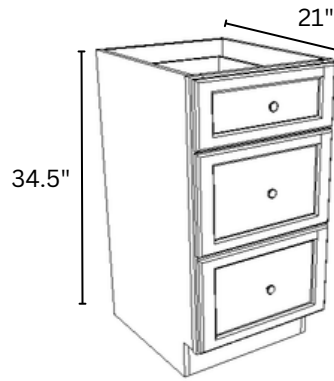

VANITY DRAWER BASE

VDB12	12" x 34.5" x 21"
VDB15	15" x 34.5" x 21"
VDB18	18" x 34.5" x 21"
VDB21	21" x 34.5" x 21"
VDB24	24" x 34.5" x 21"