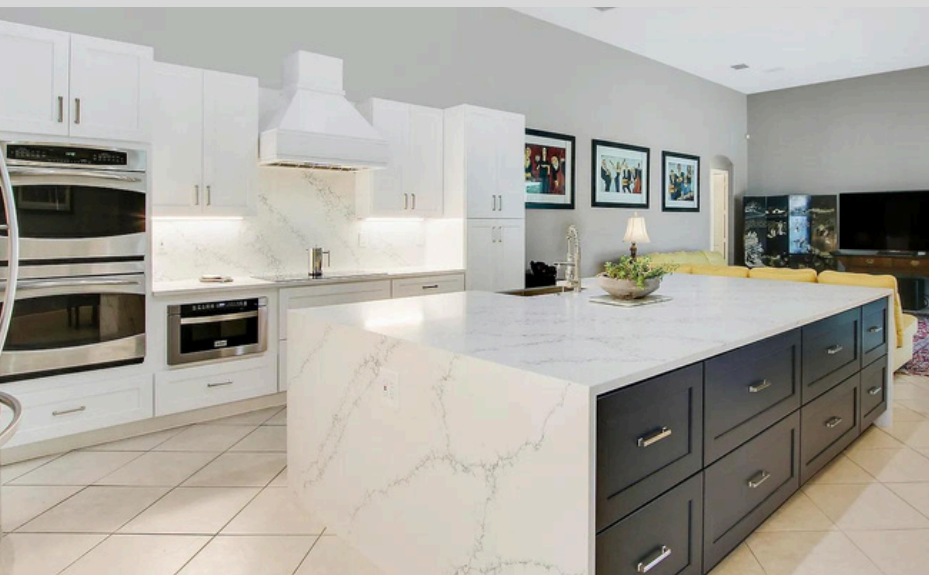

BLIND BASE

BBC42 42" x 34.5" x 24"

DOOR & DRAWER: 18"
PULL 3"-6" OFF WALL
(MUST HAVE MIN. OF 45" OF SPACE TO USE)
1 ADJUSTABLE HALF SHELF

BASE END SHELF

BES09 9" x 34.5" x 24"

LAZY SUSAN

BLS33 33" x 34.5" x 24"

BLS36 36" x 34.5" x 24"

DOORS: 7.75" / 10.75"
2 WOOD TURN TABLES

SINK BASE

SB30 30" x 34.5" x 24"

SB33 33" x 34.5" x 24"

SB36 36" x 34.5" x 24"

SB42 42" x 34.5" x 24"

FARM SINK

FSB36 36" x 34.5" x 24"

SINK OPENING: 33" x 10"

CORNER SINK

CSB36 36" x 34.5" x 24"

DOOR: 18"

SPICE RACK

SP09 9" x 34.5" x 24"