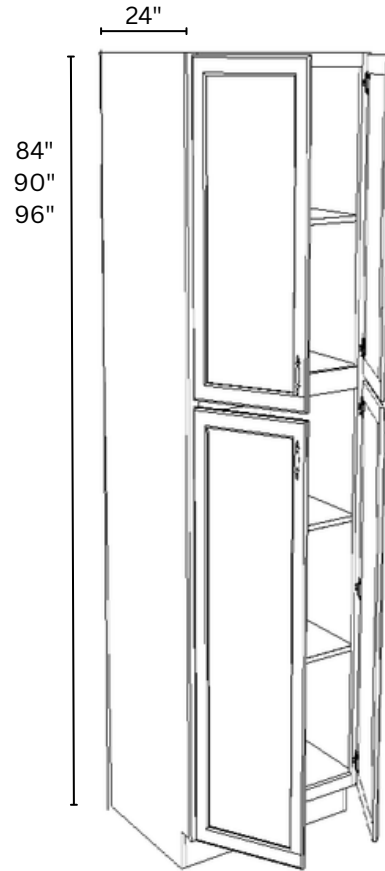

WALL LAZY SUSAN

WLS2430 24" x 30" x 12"

WLS2436 24" x 36" x 12"

WLS2442 24" x 42" x 12"

WALL DIAGONAL

WDC2430 24" x 30" x 12"

WDC2436 24" x 36" x 12"

WDC2442 24" x 42" x 12"

DOORS: 15"

WINE RACK

WEC3015 30" x 18" x 12"

GLASS HOLDER

30GR 30" x 1 1/2" x 12"

KITCHEN
TALL
CABINETS

84"
90"
96"

84"
90"
96"

84"
90"
96"

PANTRY CABINETS - 84" TALL

PC188424	18" x 84" x 24"
PC248424	24" x 84" x 24"
PC308424	30" x 84" x 24"

3 ADJUSTABLE SHELVES

PANTRY CABINETS - 90" TALL

PC189024	18" x 90" x 24"
PC249024	24" x 90" x 24"
PC309024	30" x 90" x 24"

3 ADJUSTABLE SHELVES

PANTRY CABINETS - 96" TALL

PC189624	18" x 96" x 24"
PC249624	24" x 96" x 24"
PC309624	30" x 96" x 24"

4 ADJUSTABLE SHELVES

OVEN CABINETS

PC338424	33" x 84" x 24"
PC339024	33" x 90" x 24"
PC339624	33" x 96" x 24"