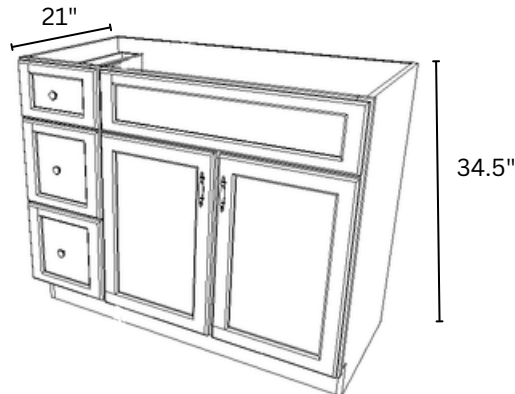

VSD4221DL	42" x 34.5" x 21"
DRAWER WIDTH: 11.5"	
DDOOR WIDTH: 29.5"