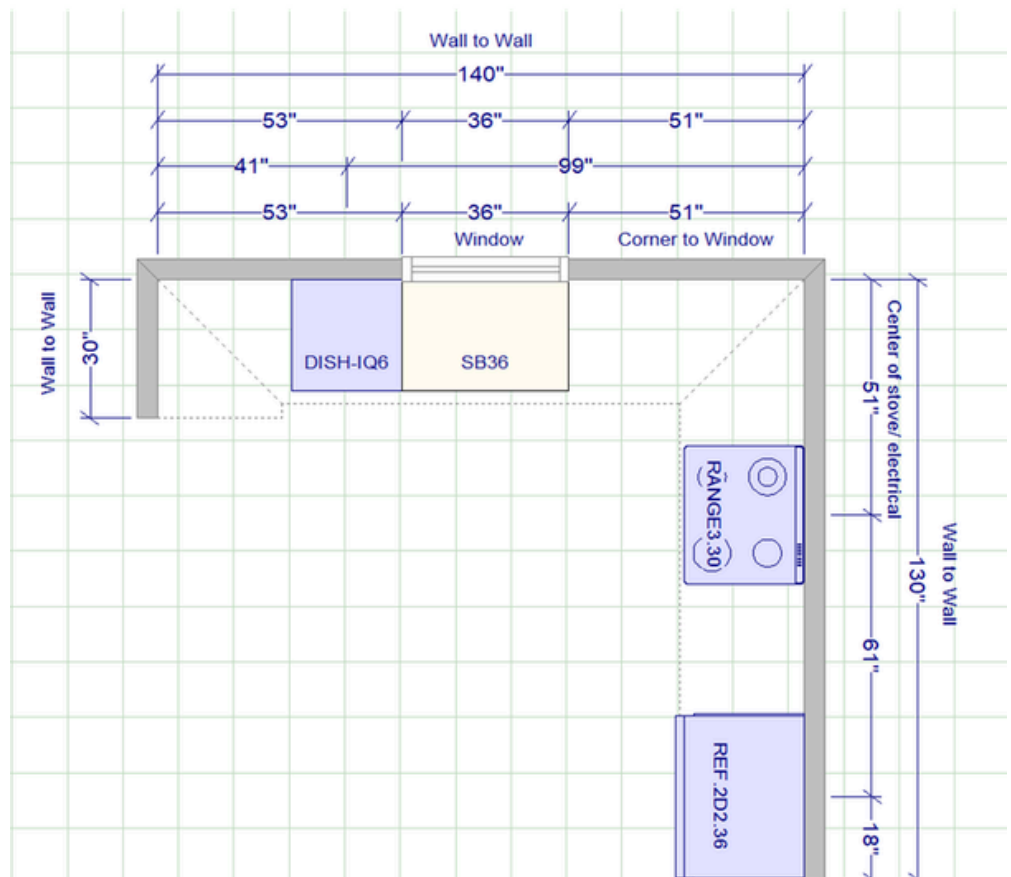

Measure all of the following:

- Wall to wall
- Windows and/or openings.
- End of the wall/corner to all openings from one side.
- End of wall/corner to stove electrical. Cener of electrical & Plumbing as shown.
- Floor to ceiling or sofit.

Make sure you know your appliance sizes and what kind of sink you are doing.

Now we do the rest!