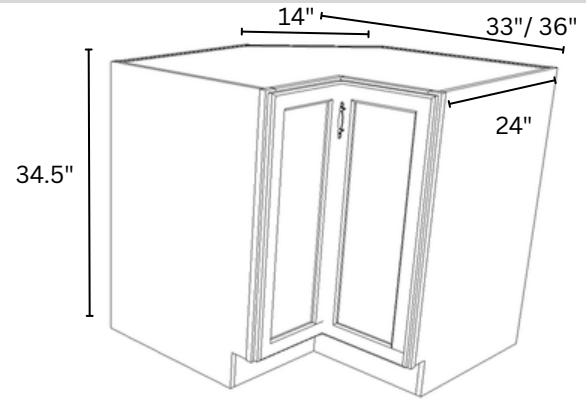

BASE END CORNER

- BEC24 24" x 34.5" x 24"
- 1 ADJUSTABLE HALF SHELF

BLIND BASE

BBC42 42" x 34.5" x 24"

DOOR & DRAWER: 18"
 PULL 3"-6" OFF WALL
 (MUST HAVE MIN. OF 45" OF SPACE TO USE)
 1 ADJUSTABLE HALF SHELF

BASE END SHELF

BES09 9" x 34.5" x 24"

LAZY SUSAN

BLS33 33" x 34.5" x 24"

BLS36 36" x 34.5" x 24"

DOORS: 7.75" / 10.75"
 2 WOOD TURN TABLES

SINK BASE

SB30 30" x 34.5" x 24"

SB33 33" x 34.5" x 24"

SB36 36" x 34.5" x 24"

SB42 42" x 34.5" x 24"

FARM SINK

FSB36 36" x 34.5" x 24"

SINK OPENING: 33" x 10"

CORNER SINK

CSB36 36" x 34.5" x 24"