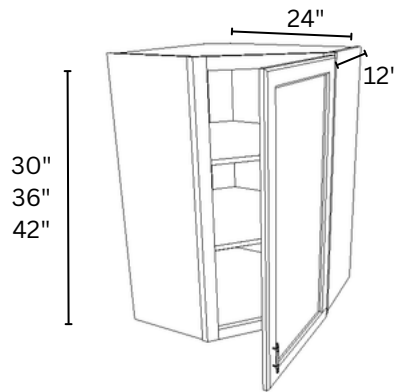

WEC1242 12" x 42" x 12"

DOORS: 9"

WALL MICROWAVE

WMC2730 27" x 30" x 12"

WMC2736 27" x 36" x 12"

WMC2742 27" x 42" x 12"

OPENING: 24" x 16"

SHELF DEPTH: 16.5"

WALL LAZY SUSAN

WLS2430 24" x 30" x 12"

WLS2436 24" x 36" x 12"

WLS2442 24" x 42" x 12"

WALL DIAGONAL

WDC2430 24" x 30" x 12"

WDC2436 24" x 36" x 12"

WDC2442 24" x 42" x 12"

DOORS: 15"

WINE RACK

WEC3015 30" x 18" x 12"

GLASS HOLDER

30GR 30" x 1 1/2" x 12"

KITCHEN
TALL
CABINETS

84"
90"
96"

84"
90"
96"

84"
90"
96"

PANTRY CABINETS - 84" TALL

PC188424	18" x 84" x 24"
PC248424	24" x 84" x 24"
PC308424	30" x 84" x 24"

3 ADJUSTABLE SHELVES

PANTRY CABINETS - 90" TALL

PC189024	18" x 90" x 24"
PC249024	24" x 90" x 24"
PC309024	30" x 90" x 24"