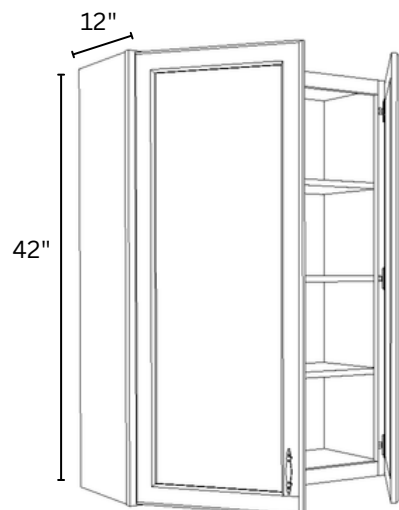

SB33 33" x 34.5" x 24"

SB36 36" x 34.5" x 24"

SB42 42" x 34.5" x 24"

FARM SINK

FSB36 36" x 34.5" x 24"

SINK OPENING: 33" x 10"

CORNER SINK

CSB36 36" x 34.5" x 24"

DOOR: 18"

SPICE RACK

SP09 9" x 34.5" x 24"

KITCHEN WALL CABINETS

WALL CABINETS - 30" TALL

W0930	9" x 30" x 12"
W1230	12" x 30" x 12"
W1530	15" x 30" x 12"
W1830	18" x 30" x 12"
W2130	21" x 30" x 12"
W2430	24" x 30" x 12"
W2730	27" x 30" x 12"
W3030	30" x 30" x 12"
W3330	33" x 30" x 12"
W3630	36" x 30" x 12"

2 ADJUSTABLE SHELVES

WALL CABINETS - 36" TALL

W0936	9" x 36" x 12"
W1236	12" x 36" x 12"
W1536	15" x 36" x 12"
W1836	18" x 36" x 12"
W2136	21" x 36" x 12"
W2436	24" x 36" x 12"
W2736	27" x 36" x 12"
W3036	30" x 36" x 12"
W3336	33" x 36" x 12"
W3636	36" x 36" x 12"

2 ADJUSTABLE SHELVES

WALL CABINETS - 42" TALL

W0942	9" x 42" x 12"
W1242	12" x 42" x 12"
W1542	15" x 42" x 12"
W1842	18" x 42" x 12"
W2142	21" x 42" x 12"
W2442	24" x 42" x 12"
W2742	27" x 42" x 12"
W3042	30" x 42" x 12"
W3342	33" x 42" x 12"
W3642	36" x 42" x 12"