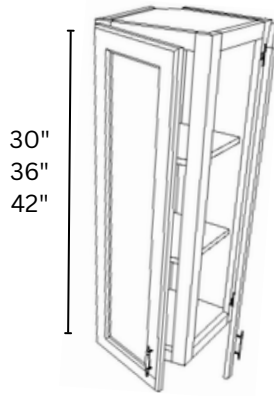

BRIDGE CABINETS - 18" TALL

W3018	30" x 12" x 18"
W3318	33" x 12" x 18"
W3618	36" x 12" x 18"
W361824	36" x 24" x 18"

BRIDGE CABINETS - 24" TALL

W3024	30" x 12" x 24"
W3324	33" x 12" x 24"
W3624	36" x 12" x 24"
W362424	36" x 24" x 24"

1 ADJUSTABLE SHELVES

WALL END SHELF

WES0930 09" x 30" x 12"

WES0936 09" x 36" x 12"

WES0942 09" x 42" x 12"

WALL END CORNER

WEC1230 12" x 30" x 12"

WEC1236 12" x 36" x 12"

WEC1242 12" x 42" x 12"

DOORS: 9"

WALL MICROWAVE

WMC2730 27" x 30" x 12"

WMC2736 27" x 36" x 12"

WMC2742 27" x 42" x 12"

OPENING: 24" x 16"

SHELF DEPTH: 16.5"