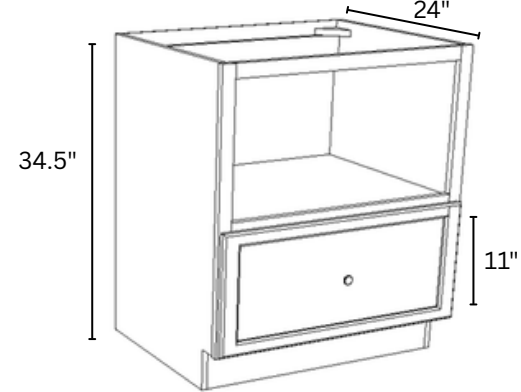

BASE MICROWAVE

- BMC27 27" x 34.5" x 24"
- BMC30 30" x 34.5" x 24"

INTERIOR DRAWER: 7"H
OPENING: 24"x16" / 27"x16"