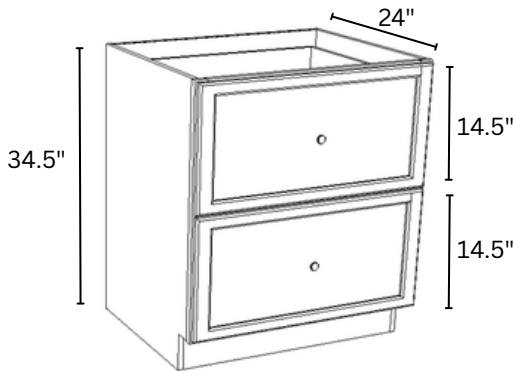

KITCHEN BASE CABINETS

DRAWER & DOOR

- B09 9" x 34.5" x 24"
- B12 12" x 34.5" x 24"
- B15 15" x 34.5" x 24"
- B18 18" x 34.5" x 24"
- B21 21" x 34.5" x 24"

1 ADJUSTABLE
HALF SHELF

DRAWER & 2 DOOR

- B24 24" x 34.5" x 24"
- B27 27" x 34.5" x 24"
- B30 30" x 34.5" x 24"

1 ADJUSTABLE
HALF SHELF

2 DRAWER & 2 DOOR

- B33 33" x 34.5" x 24"
- B36 36" x 34.5" x 24"
- B39 39" x 34.5" x 24"
- B42 42" x 34.5" x 24"

1 ADJUSTABLE
HALF SHELF

2 DRAWERS

- 2DB24 24" x 34.5" x 24"
- 2DB30 30" x 34.5" x 24"
- 2DB36 36" x 34.5" x 24"

INTERIOR DRAWER: 7"H

3 DRAWERS

- DB12 12" x 34.5" x 24"
- DB15 15" x 34.5" x 24"
- DB18 18" x 34.5" x 24"
- DB21 21" x 34.5" x 24"
- DB24 24" x 34.5" x 24"
- DB27 27" x 34.5" x 24"
- DB30 30" x 34.5" x 24"
- DB33 33" x 34.5" x 24"
- DB36 36" x 34.5" x 24"