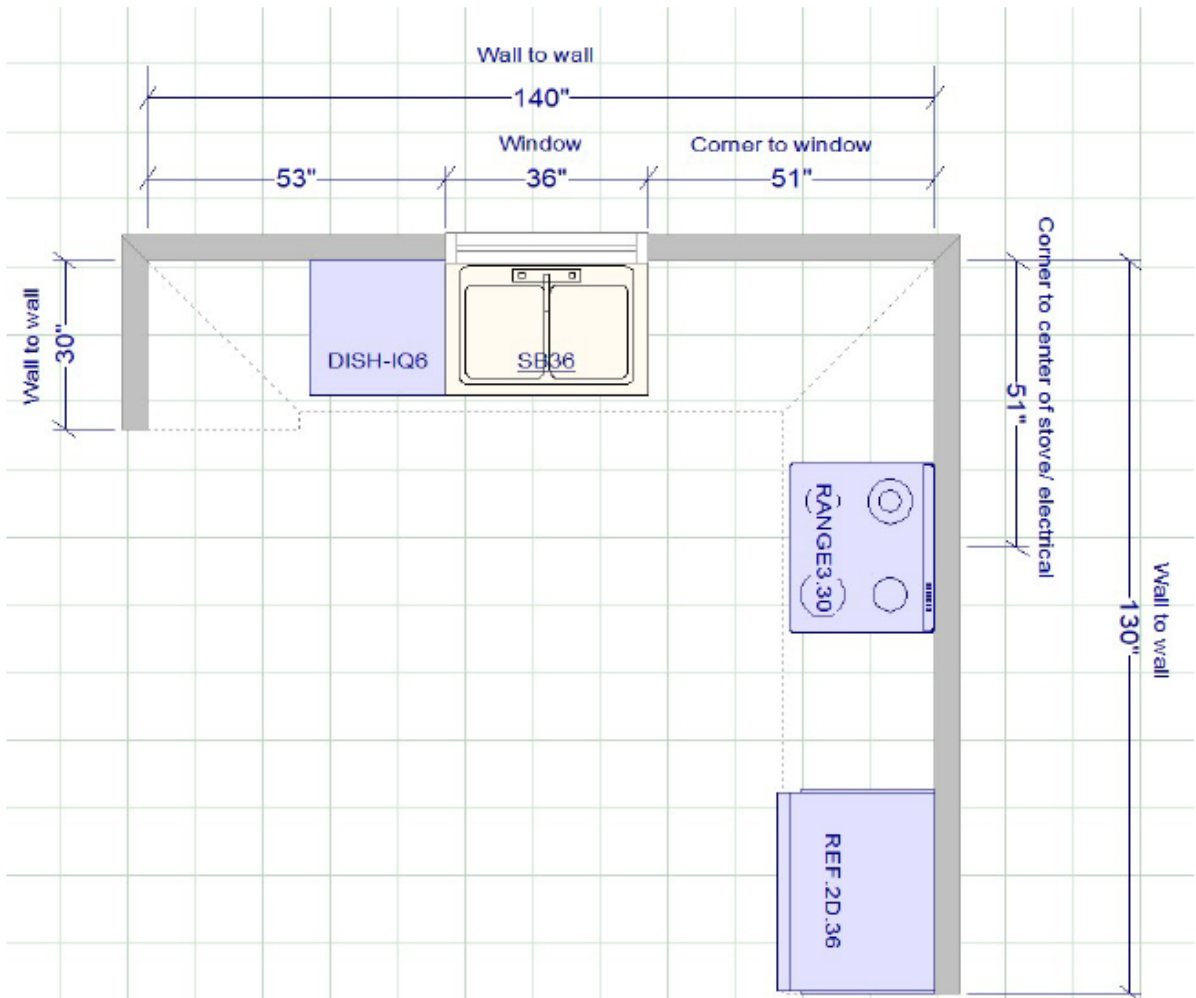

Name	Size
<b>BBC42</b>	42w x 34.5h x 24d

Specify left or right  
Minimum 3" pull from the wall when installed

**BASE END CORNER CABINET: 2 Doors, 2 False Fronts**

Name	Size
<b>BEC24</b>	24w x 34.5h x 24d

### 1 Door

Name	Size
<b>WG1212</b>	12w x 12h
<b>WG13.5 12</b>	13.5w x 12h
<b>WG16.5 12</b>	16.5w x 12h
<b>WDCG241212</b>	12w x 12h

Name	Size
<b>WG1512</b>	15w x 12h
<b>WG1515</b>	15w x 15h
<b>WG1518</b>	15w x 18h
<b>WG1524</b>	15w x 24h

Name	Size
<b>WG1812</b>	18w x 12h
<b>WG1815</b>	18w x 15h
<b>WG1818</b>	18w x 18h
<b>WG1824</b>	18w x 24h

### Directions:

1. Draw your walls out just like the example above. Measuring length & height of all walls needing cabinetry
2. Measurements of all windows, doorways, pass through or any obstructions
3. Dimensions of all appliance are necessary (Fridge, stove/cooktop, microwave, dishwasher etc.)
4. Sink Dimensions and style (drop-in, undermount, farmhouse etc.)