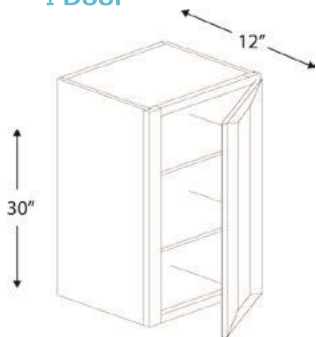

WALL CABINET 30" HIGH

1 Door

Name	Size
W0930	9w x 30h x 12d
W1230	12w x 30h x 12d
W1530	15w x 30h x 12d
W1830	18w x 30h x 12d
W2130	21w x 30h x 12d