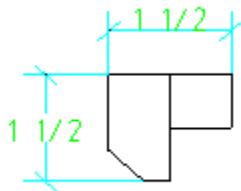

## RANGE HOOD COVER

Name	Size
RH36	36w x 36h x 24d

**BASE MOLDING**

Name	Size
BM8	96" long

**TOE KICK**

Name	Size
TK8	96" long

**LIGHT RAIL MOLDING**

Name	Size
LM8	96" long