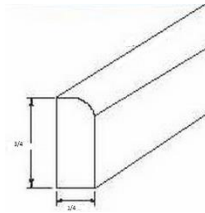

SCRIBE MOLDING

Name	Size
SM8	96" long