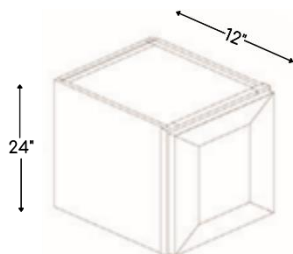

WALL CABINET 24" HIGH (CUSTOM)

1 Door

Name	Size
W1524	15w x 24h x 12d
W1824	18w x 24h x 12d