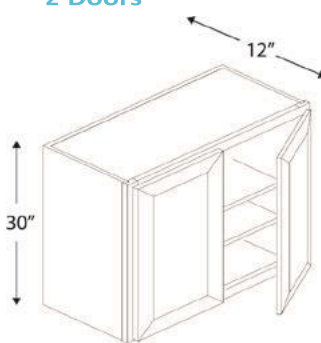

WALL CABINET 30" HIGH

2 Doors

Name	Size
W2430	24w x 30h x 12d
W2730	27w x 30h x 12d
W3030	30w x 30h x 12d
W3330	33w x 30h x 12d
W3630	36w x 30h x 12d