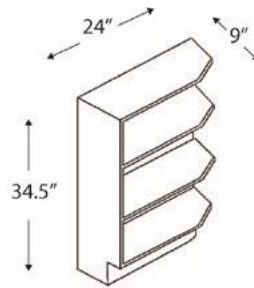

BASE END SHELF CABINET

Name	Size
BES09	9w x 34.5h x 24d