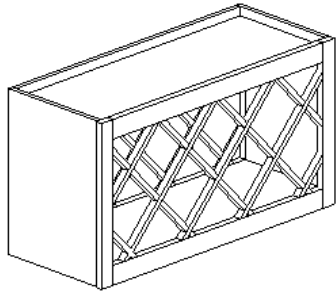

WINE RACK

Name	Size
WRC3015	30w x 15h x 12d

WINE RACK GLASS HOLDER

Name	Size
30GR	30w x 1.5h x 12d

WALL FROSTED GLASS DOORS

1 Door

Name	Size
WG1230	12w x 30h
WG1530	15w x 30h
WG1830	18w x 30h
WDCG2430	15w x 30h

Name	Size
WG1236	12w x 36h
WG1536	15w x 36h
WG1836	18w x 36h
WDCG2436	15w x 36h

Name	Size
WG1242	12w x 42h
WG1542	15w x 42h
WG1842	18w x 42h
WDCG2442	15w x 42h

WALL FROSTED GLASS DOORS (CUSTOM)

1 Door

Name	Size
WG1212	12w x 12h
WG13.5 12	13.5w x 12h
WG16.5 12	16.5w x 12h
WDCG241212	12w x 12h

Name	Size
WG1512	15w x 12h
WG1515	15w x 15h
WG1518	15w x 18h
WG1524	15w x 24h

Name	Size
WG1812	18w x 12h
WG1815	18w x 15h
WG1818	18w x 18h
WG1824	18w x 24h