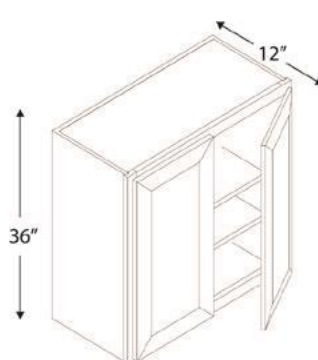

WALL CABINET 36" HIGH

2 Doors

Name	Size
W2436	24w x 36h x 12d
W2736	27w x 36h x 12d
W3036	30w x 36h x 12d
W3336	33w x 36h x 12d
W3636	36w x 36h x 12d