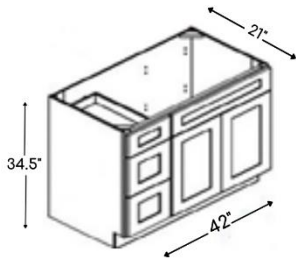

## VANITY DRAWER BASE CABINET

3 Drawers

Name	Size
VDB12	12w x 34.5h x 21d
VDB15	15w x 34.5h x 21d
VDB18	18w x 34.5h x 21d
VDB21	21w x 34.5h x 21d

ANSI/KCMA A161.1

**VANITY SINK BASE COMBO:**

**3 Drawers Left or Right, Single Sink**