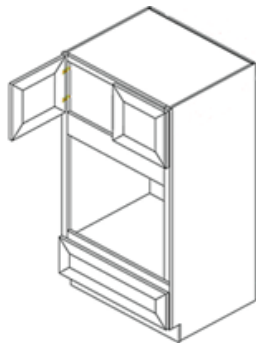

# DOUBLE DOOR PANTRY CABINET

Name	Size
PC188424	18w x 84h x 24d
PC189024	18w x 90h x 24d
PC189624	18w x 96h x 24d

Name	Size
PC248424	24w x 84h x 24d
PC249024	24w x 90h x 24d
PC249624	24w x 96h x 24d
PC308424	30w x 84h x 24d
PC309024	30w x 90h x 24d
PC309624	30w x 96h x 24d

## TALL OVEN CABINET: 2 Doors, 1, 2 or 3 bottom drawers

Name	Size
OC338424	33w x 84h x 24d
OC339024	33w x 90h x 24d
OC339624	33w x 96h x 24d

NOTE: Opening for Double Oven is 29in W x 48in H  
(For single oven configuration additional drawers are available for purchase separately)