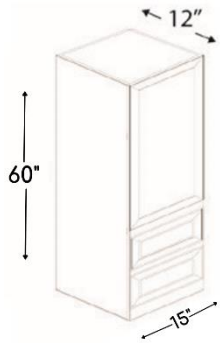

Name	Size
VSD4821D	48w x 34.5h x 21d 12" wide drawers
VSD6021D	60w x 34.5h x 21d 15" wide drawers

**VANITY SINK BASE COMBO:**

**3 Drawers Middle, Double Sink**

Name	Size
VSD6021DD	60w x 34.5h x 21d

Note: Drawers are 15in W

**VANITY KNEE DRAWER**

Name	Size
KD24	24w x 7h x 21d
KD30	30w x 7h x 21d

**VANITY COUNTERTOP LINEN CABINET**

**1 Door, 2 Drawers**

Name	Size
CL156012	15w x 60h x 12d

Designed to be put on top of counter

Note: Door is 42in H and drawers are 8 3/4 in H each.

Name	Size
REP	1.5w x 96h x 24d