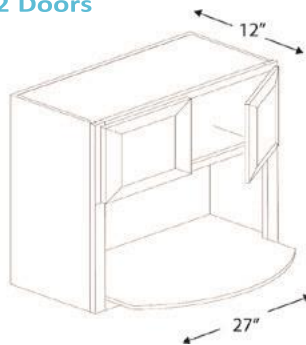

**WALL BLIND CORNER CABINET**

1 Door

Name	Size
WBC2730	27w x 30h x 12d
WBC2736	27w x 36h x 12d
WBC2742	27w x 42h x 12d

Note: Door is 13.5" Specify left or right

**WALL DIAGONAL CORNER 24" Wide**

1 Door

Name	Size
WDC2430	24w x 30h x 12d
WDC2436	24w x 36h x 12d
WDC2442	24w x 42h x 12d

**WALL END CORNER CABINET 12" Wide**

1 Door

Name	Size
WEC1230	12w x 30h x 12d
WEC1236	12w x 36h x 12d
WEC1242	12w x 42h x 12d

**WALL END SHELVES**

Name	Size
WES0930	09w x 30h x 12d
WES0936	09w x 36h x 12d
WES0942	09w x 42h x 12d

**WALL MICROWAVE CABINET**

2 Doors

Name	Size
WMC2730	27w x 30h x 12d
WMC2736	27w x 36h x 12d
WMC2742	27w x 42h x 12d

NOTE: Opening for WMC is 24in W x 16in H

Shelf depth is 16 1/2 in L

## WINE RACK

Name	Size
<b>WRC3015</b>	30w x 15h x 12d