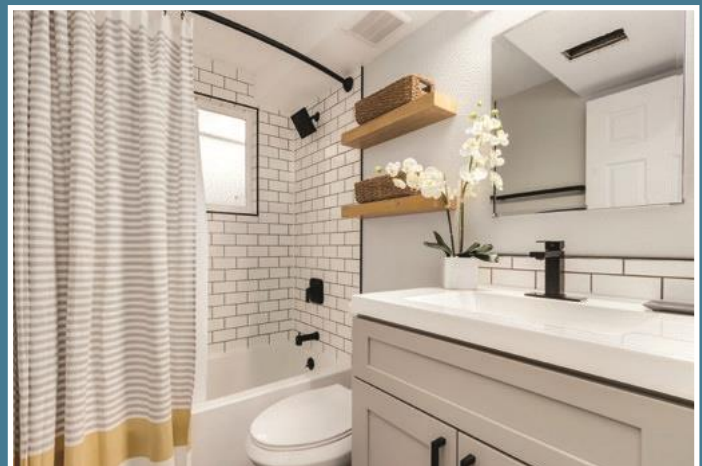

Name	Size
CL156012	15w x 60h x 12d

Designed to be put on top of counter

Note: Door is 42in H and drawers are 8 3/4 in H each.