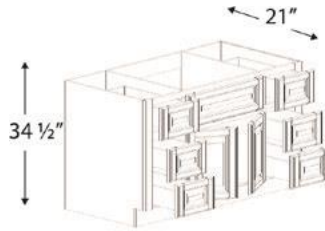

VANITY SINK BASE COMBO:

3 Drawers Left, 3 Drawers Right, Sink Centered