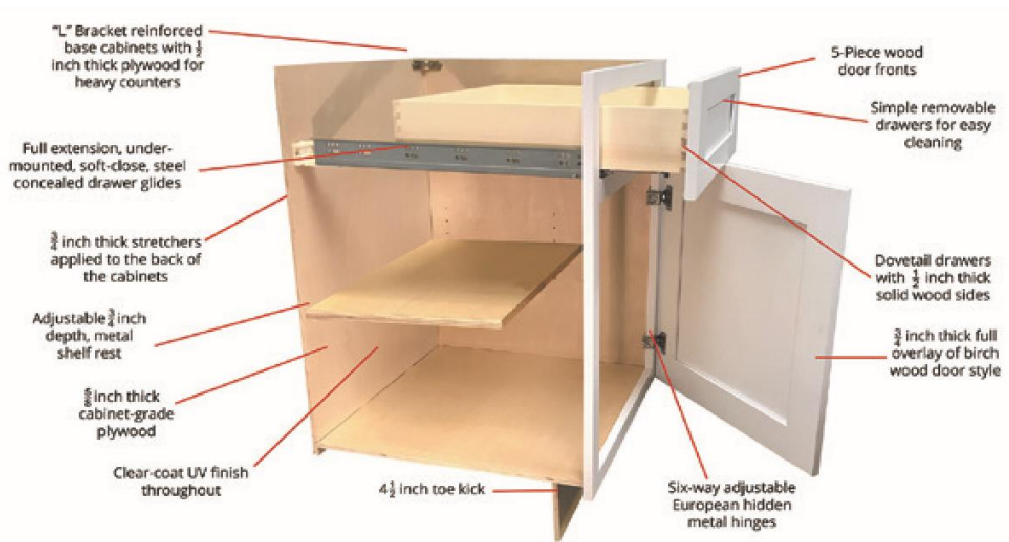

CABINET FEATURES

We provide affordable, factory direct, all wood cabinets of the highest standard and quality. Custom cabinet quality with certain features common in every unit: