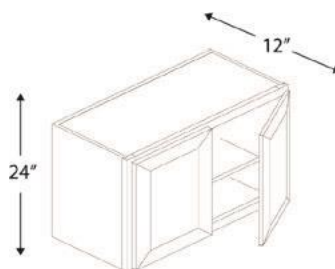

WALL CABINET 24" HIGH

2 Doors

Name	Size
W3024	30w x 24h x 12d
W3324	33w x 24h x 12d
W3624	36w x 24h x 12d