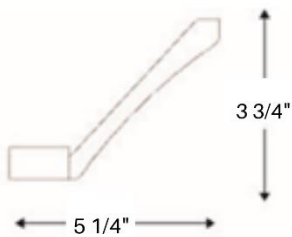

## RANGE HOOD COVER

Name	Size
RH36	36w x 36h x 24d

**BASE MOLDING**

Name	Size
BM8	96" long

**TOE KICK**

Name	Size
TK8	96" long

**LIGHT RAIL MOLDING**

Name	Size
LM8	96" long

**TURN POST**

Name	Size
DLS	4w x 34.5h x 4d

**ARCHED VALANCE**

Name	Size
V36	4.5w x 36h x 3/4d
V42	4.5w x 42h x 3/4d
V48	4.5w x 48h x 3/4d

**CROWN MOLDING: 2 1/4" TALL - WITH HEEL**

Name	Size
SCM2 1/4-heel	96" long

**CROWN MOLDING: 3 3/4" TALL - WITH HEEL**

Name	Size
SCM3 3/4-heel	96" long

**OUTSIDE CORNER MOLDING**

Name	Size
OCM8	96" long