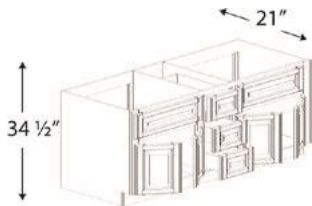

VANITY SINK BASE COMBO:

3 Drawers Middle, Double Sink