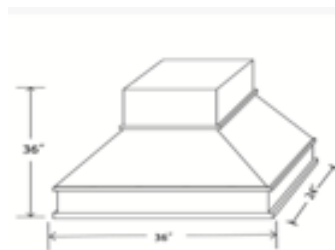

RANGE HOOD COVER

Name	Size
RH36	36w x 36h x 24d