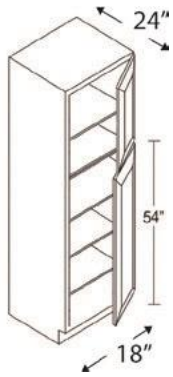

SINGLE DOOR PANTRY CABINET

DOUBLE DOOR PANTRY CABINET