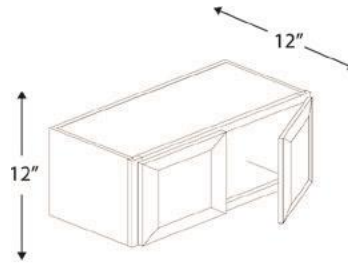

WALL CABINET 12" HIGH

2 Doors

Name	Size
W3012	30w x 12h x 12d
W3312	33w x 12h x 12d
W3612	36w x 12h x 12d