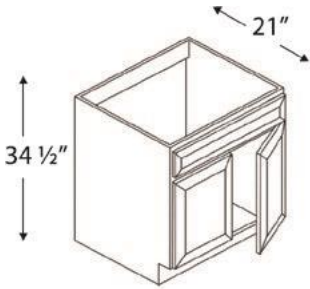

VANITY SINK BASE CABINET

2 Doors, 1 False Drawer