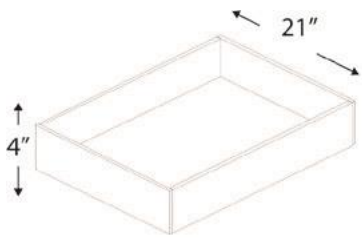

ROLL OUT TRAYS