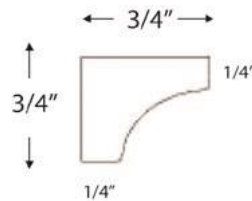

COVE MOLDING

Name	Size
CMD4	96" long