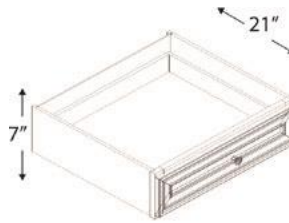

VANITY KNEE DRAWER